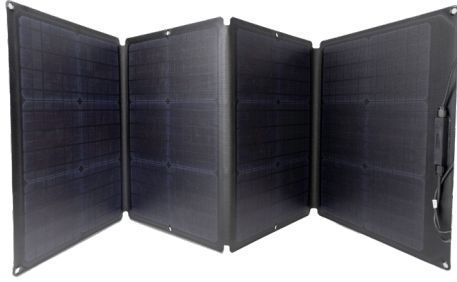

POWER STATION AND SOLAR ACCESSORIES

110W SOLAR PANEL FOR ECOFLOW POWER STATIONS

Recharge your EcoFlow power station with this 110W Solar Panel and keep your electrical devices charging for longer by using the power of the sun.

SUCTION CUPS FOR ECOFLOW SOLAR PANELS

Find the perfect spot for your solar panels using this set of 8 suction cups. Ideal for smooth surfaces such as glass, car roofs, windows etc.

SOLAR PARALLEL CABLE FOR ECOFLOW SOLAR PANELS

Use multiple solar panels together to efficiently charge your EcoFlow power station.

DC5521 TO DC5525 POWER CORD FOR ECOFLOW SOLAR PANELS

Connect electronic devices with a DC5525 port to your EcoFlow power station.

CAR CHARGING ADAPTER - 1.5 METRE FOR ECOFLOW POWER STATIONS

Efficiently and safely charge your EcoFlow power station from your car

MC4 TO XT60 CABLE - 3.5 METRE FOR ECOFLOW SOLAR PANELS

Keep your EcoFlow power station in the shade and your solar panels in direct sunlight for efficient charging.