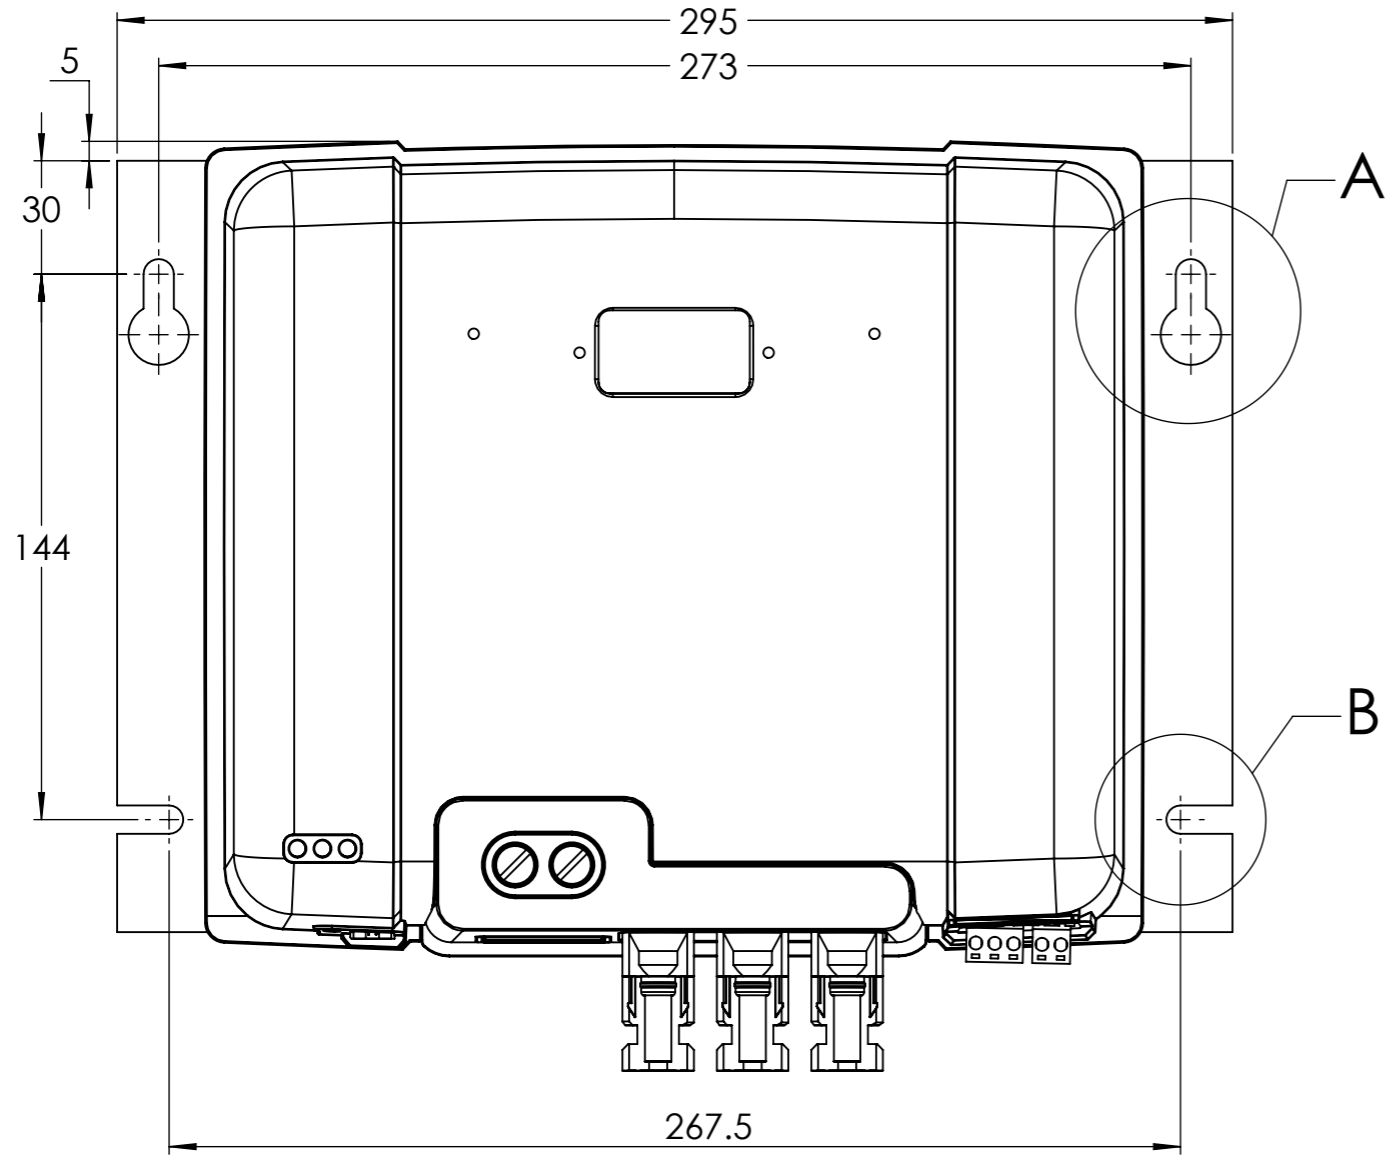

Dimension Drawing - SmartSolar charge controller	
SCC115085510	SmartSolar MPPT 150/85-MC4 VE.Can
SCC115085511	SmartSolar MPPT 150/85-MC4 VE.Can
SCC115110510	SmartSolar MPPT 150/100-MC4 VE.Can
SCC115110511	SmartSolar MPPT 150/100-MC4 VE.Can
SCC125085511	SmartSolar MPPT 250/85-MC4 VE.Can
SCC125110511	SmartSolar MPPT 250/100-MC4 VE.Can

DETAIL A
SCALE 1:1

DETAIL B
SCALE 1:1

Dimensions in mm