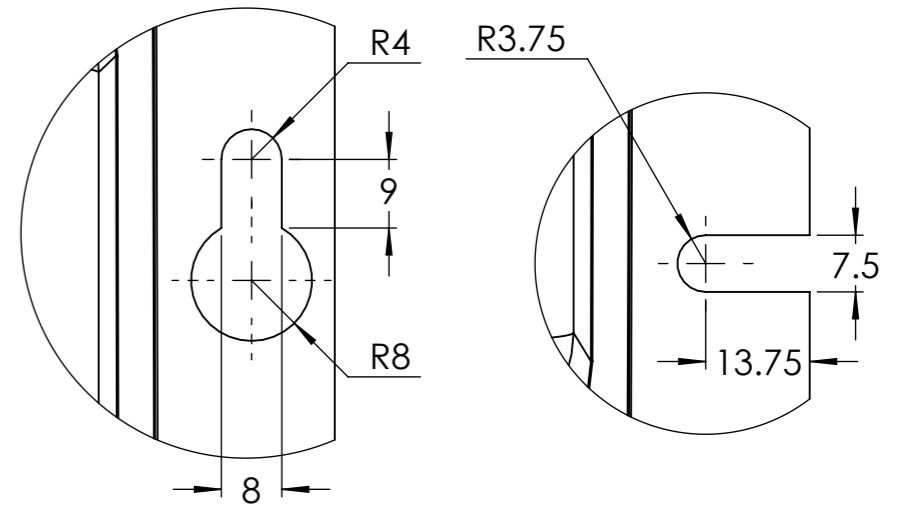

Dimension Drawing - SmartSolar charge controller	
SCC115085510	SmartSolar MPPT 150/85-MC4 VE.Can
SCC115085511	SmartSolar MPPT 150/85-MC4 VE.Can
SCC115110510	SmartSolar MPPT 150/100-MC4 VE.Can
SCC115110511	SmartSolar MPPT 150/100-MC4 VE.Can
SCC125085511	SmartSolar MPPT 250/85-MC4 VE.Can
SCC125110511	SmartSolar MPPT 250/100-MC4 VE.Can

DETAIL A
SCALE 1:1

DETAIL B
SCALE 1:1

Dimensions in mm