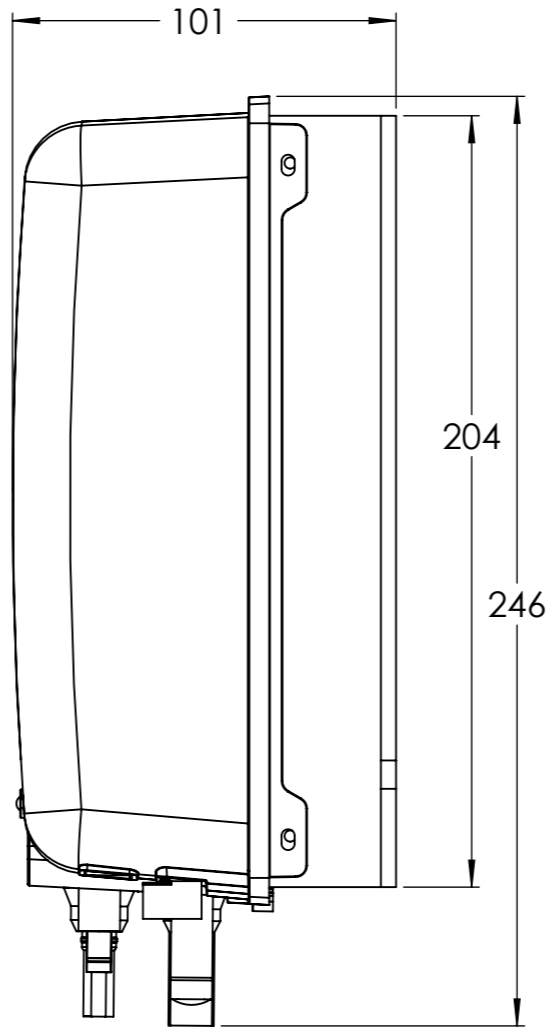

Dimension Drawing - SmartSolar charge controller	
SCC115085510	SmartSolar MPPT 150/85-MC4 VE.Can
SCC115085511	SmartSolar MPPT 150/85-MC4 VE.Can
SCC115110510	SmartSolar MPPT 150/100-MC4 VE.Can
SCC115110511	SmartSolar MPPT 150/100-MC4 VE.Can
SCC125085511	SmartSolar MPPT 250/85-MC4 VE.Can
SCC125110511	SmartSolar MPPT 250/100-MC4 VE.Can

DETAIL A
SCALE 1:1

DETAIL B
SCALE 1:1

Dimensions in mm