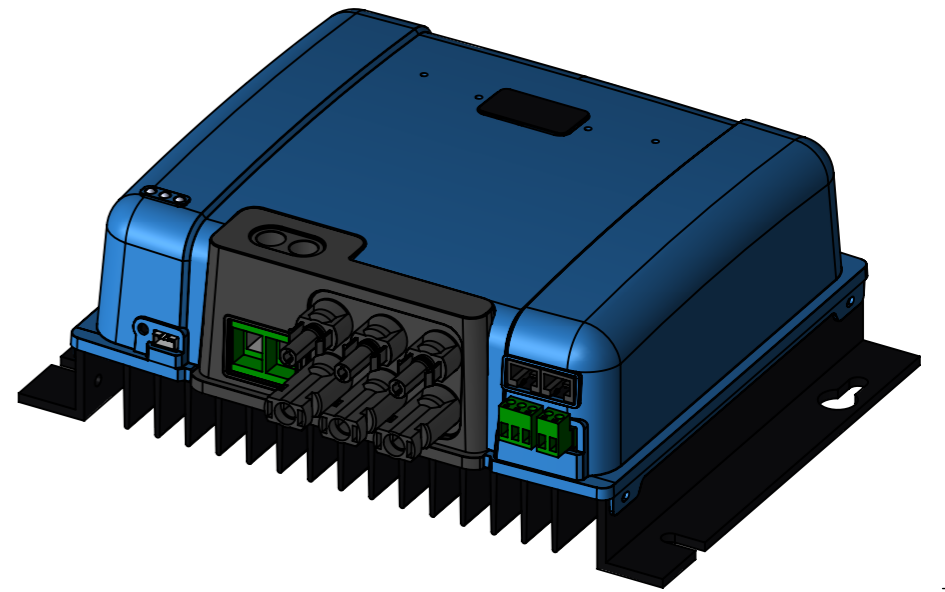

Dimension Drawing - SmartSolar charge controller	
SCC115085510	SmartSolar MPPT 150/85-MC4 VE.Can
SCC115085511	SmartSolar MPPT 150/85-MC4 VE.Can
SCC115110510	SmartSolar MPPT 150/100-MC4 VE.Can
SCC115110511	SmartSolar MPPT 150/100-MC4 VE.Can
SCC125085511	SmartSolar MPPT 250/85-MC4 VE.Can
SCC125110511	SmartSolar MPPT 250/100-MC4 VE.Can

DETAIL A
SCALE 1:1

DETAIL B
SCALE 1:1

Dimensions in mm