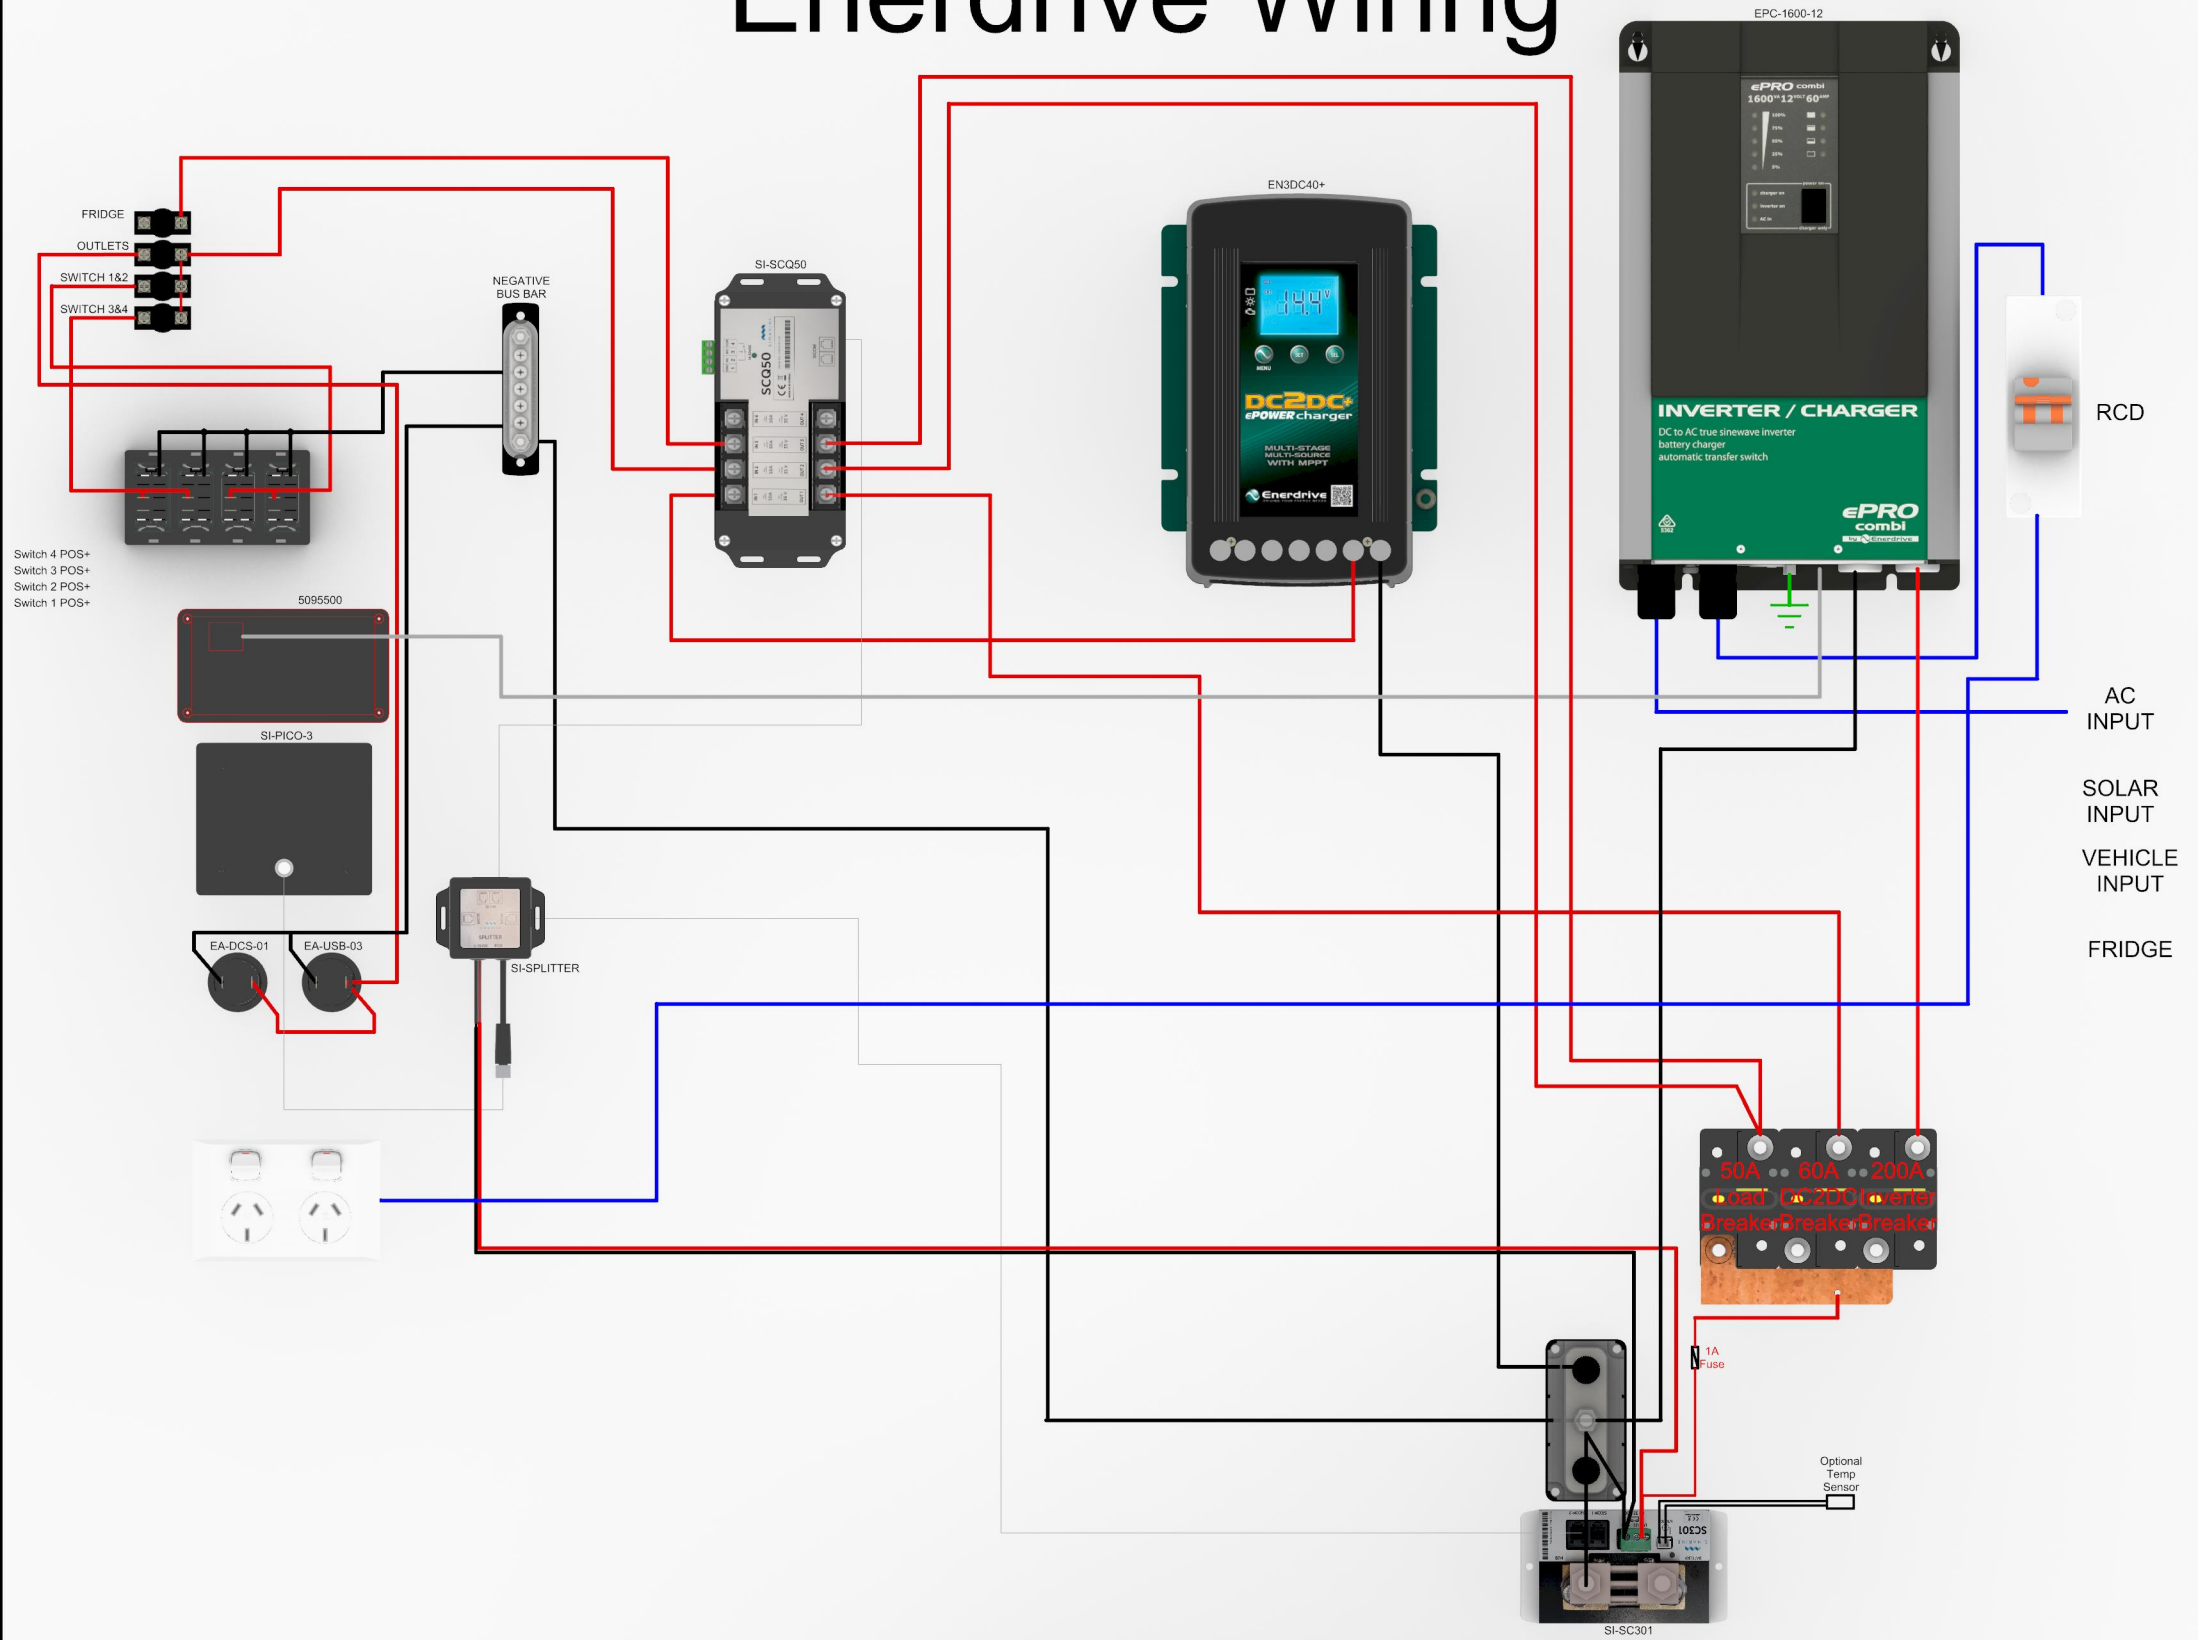

Enerdrive
DRIVING YOUR ENERGY NEEDS

The Wanderer - Simarine-SCQ50 Enerdrive Wiring

BATTERY NOT INCLUDED

- ENERDRIVE 240V AC CMS WIRING
- ENERDRIVE POSITIVE WIRING
- ENERDRIVE NEGATIVE WIRING

This wiring diagram is only a representation on how the wiring is done and may not fully reflect exactly how your system is wired.
Circuit breakers are shown in rear view format.