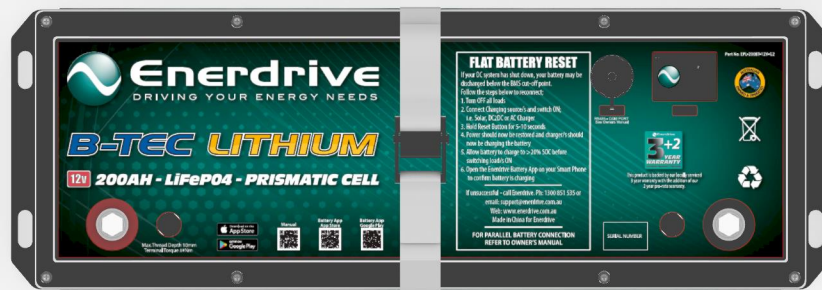

Enerdrive
DRIVING YOUR ENERGY NEEDS

The Wanderer - Simarine-SCQ50 Enerdrive Wiring

BATTERY NOT INCLUDED

- ENERDRIVE 240V AC CMS WIRING
- ENERDRIVE POSITIVE WIRING
- ENERDRIVE NEGATIVE WIRING

This wiring diagram is only a representation on how the wiring is done and may not fully reflect exactly how your system is wired.
Circuit breakers are shown in rear view format.