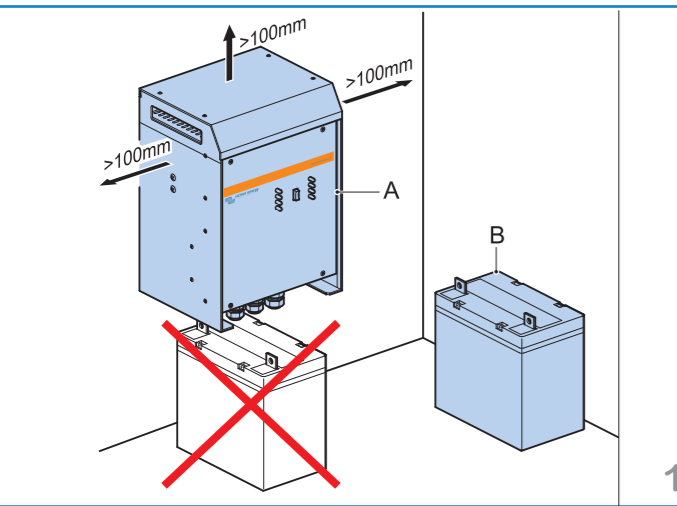

Quick Installation Guide

MultiPlus 12V 24V 48V 3000VA 16A 230Vac

Included