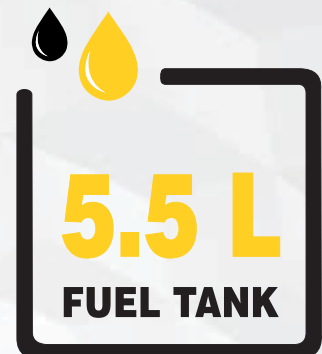

4200 **PSI**
PRESSURE

**RECOIL
STARTING METHOD**

2
YEAR

WARRANTY

MXPW4200I