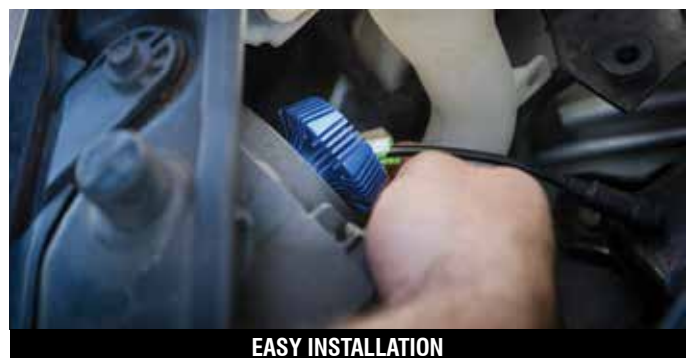

### PRODUCT FEATURES

8 Lumileds per globe

Shock and vibration resistant

LED driver module included

Current draw 2A @ 12V