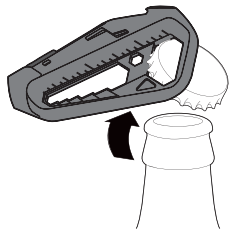

# FANG

POCKET MULTI-TOOL

QUICK START GUIDE

1

2

3

4

\* Additional bits can be found inside the tyre lever

5

6

**BOTTLE OPENER**

**UNIVERSAL WRENCH**

**HEAVY DUTY SOCKET**

**TYRE LEVER**

**BOX CUTTER**