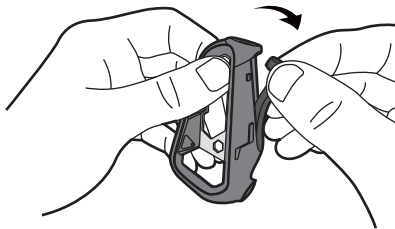

# FANG

POCKET MULTI-TOOL

QUICK START GUIDE

1

2

3

4

\* Additional bits can be found inside the tyre lever

5

6

**BOTTLE OPENER**

**UNIVERSAL WRENCH**

**HEAVY DUTY SOCKET**

**TYRE LEVER**

**BOX CUTTER**