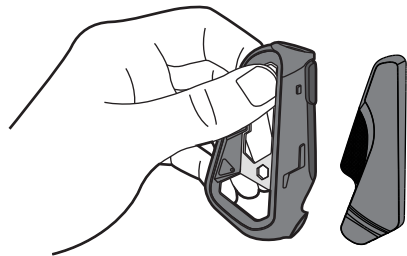

# FANG

POCKET MULTI-TOOL

QUICK START GUIDE

1

2

3

4

\* Additional bits can be found inside the tyre lever

5

6

**BOTTLE OPENER**

**UNIVERSAL WRENCH**

**HEAVY DUTY SOCKET**

**TYRE LEVER**

**BOX CUTTER**