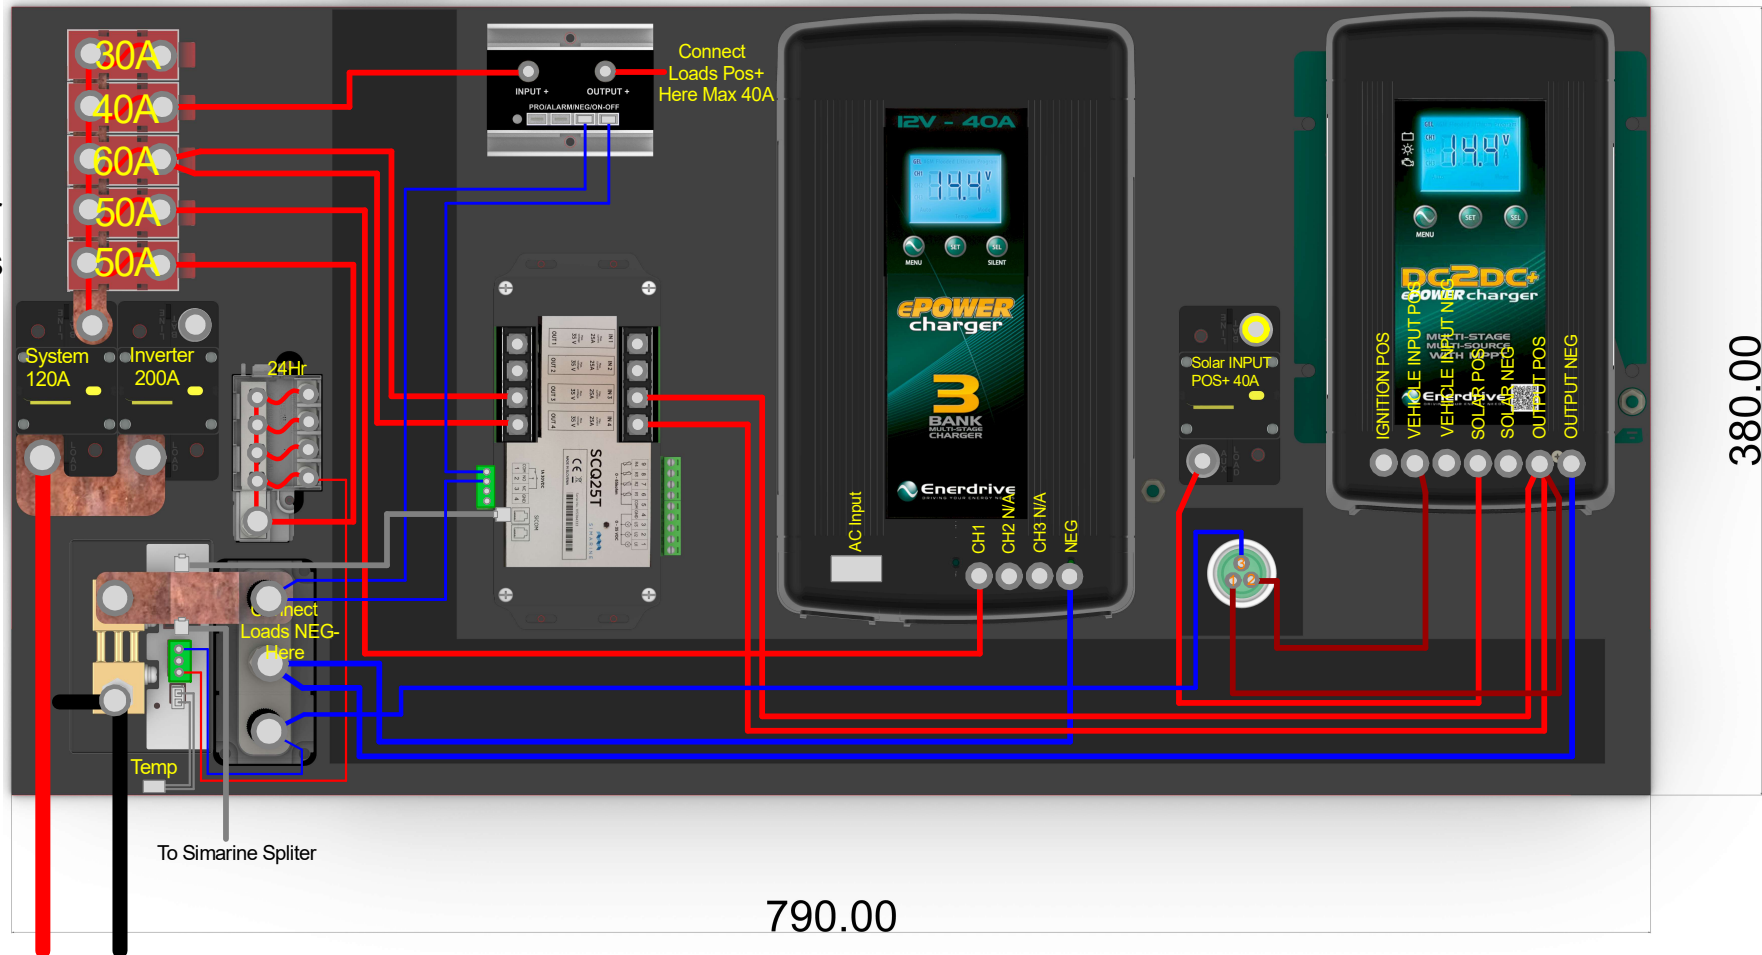

K-AGM-BOARD-G

- Spare
- LBC Loads
- DC2DC
- AC Charger
- 24hr Loads

Battery

W-790mm x H-380mm x D-100mm