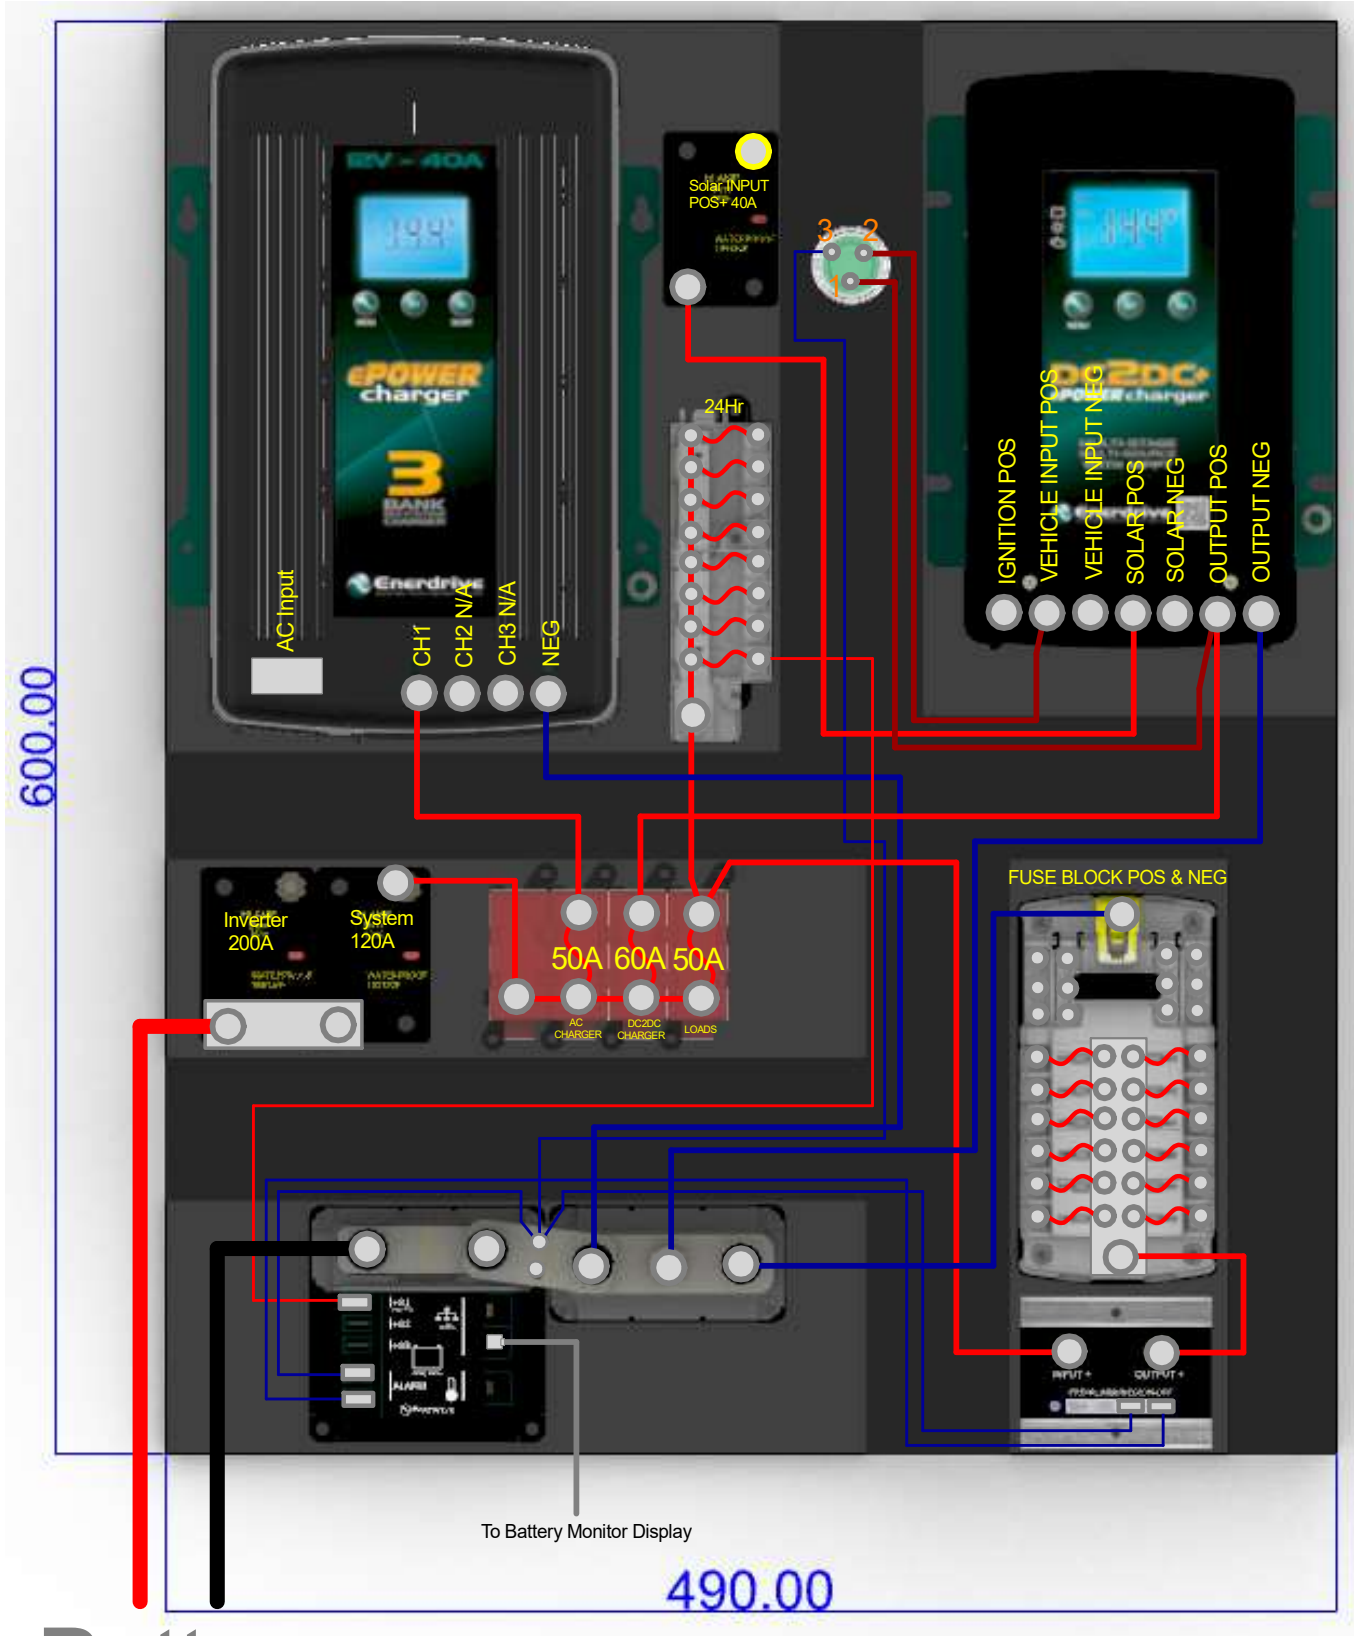

K-AGM-BOARD-E

Battery

W-490mm x H-600mm x D-100mm