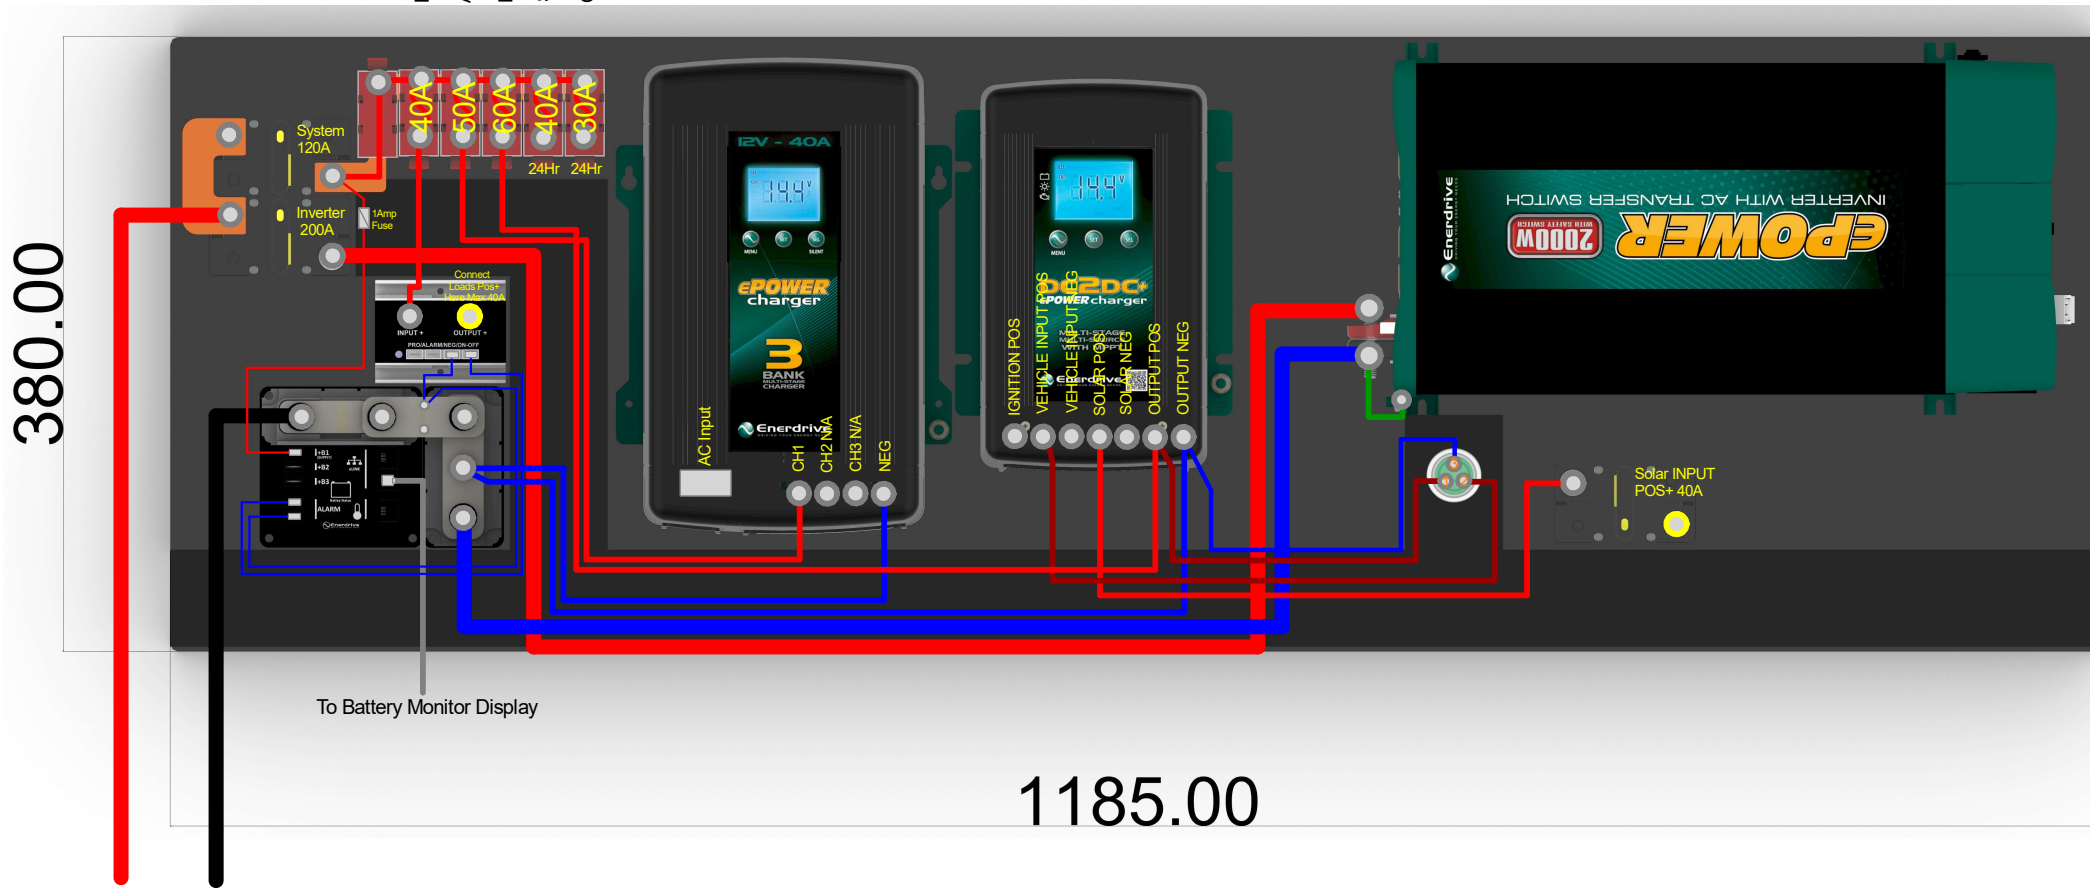

K-AGM-BOARD-C

- LBC Loads
- AC Charger
- DC2DC
- Spare
- Optional - Spare

Battery

W-1185mm x H-380mm x D-130mm