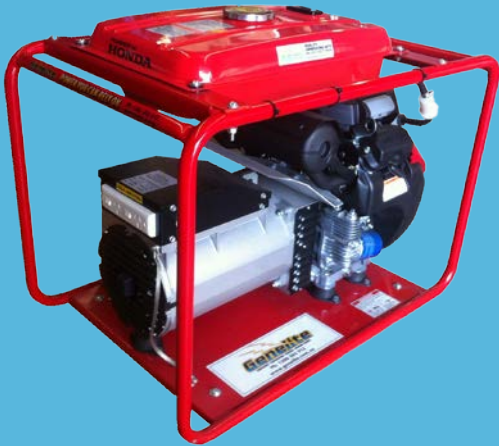

Genelite

GH10,000E-LRT AVR

PORTABLE POWER

Technical

| | |
|-------------------------------|------------------------|
| Model | GH 10,000E-LRT AVR |
| Type | Portable |
| Speed | 3000 RPM |
| Phase/Voltage | 1/240 |
| Frequency | 50 Hz |
| Max power kW | 8.8 kW |
| Continuous Output | 11.0 kVA |
| Noise Level (dBA @ 7m) | 74 |
| Frame | Extra Large Roll Frame |

Engine

| | |
|-------------------------------|-----------------|
| Manufacturer | Honda |
| Engine Model | GX630 |
| Type | O.H.V. |
| Starting | Electric start |
| Fuel | Unleaded Petrol |
| Run Time | 7hrs @60% |
| Tank Capacity | 25 L |
| HP 3000 rpm continuous | 11.9 HP |
| Cubic Capacity | 614 Cm3 |
| Oil Capacity | 1.8 L |

Outlets

| | |
|---------------|---|
| Outlet | 2 x 15 amp (thermal overload protected) |
|---------------|---|

Dimensions & Weight

| | |
|---------------|--------|
| Length | 86 Cm |
| Width | 57 Cm |
| Height | 60 Cm |
| Weight | 125 Kg |