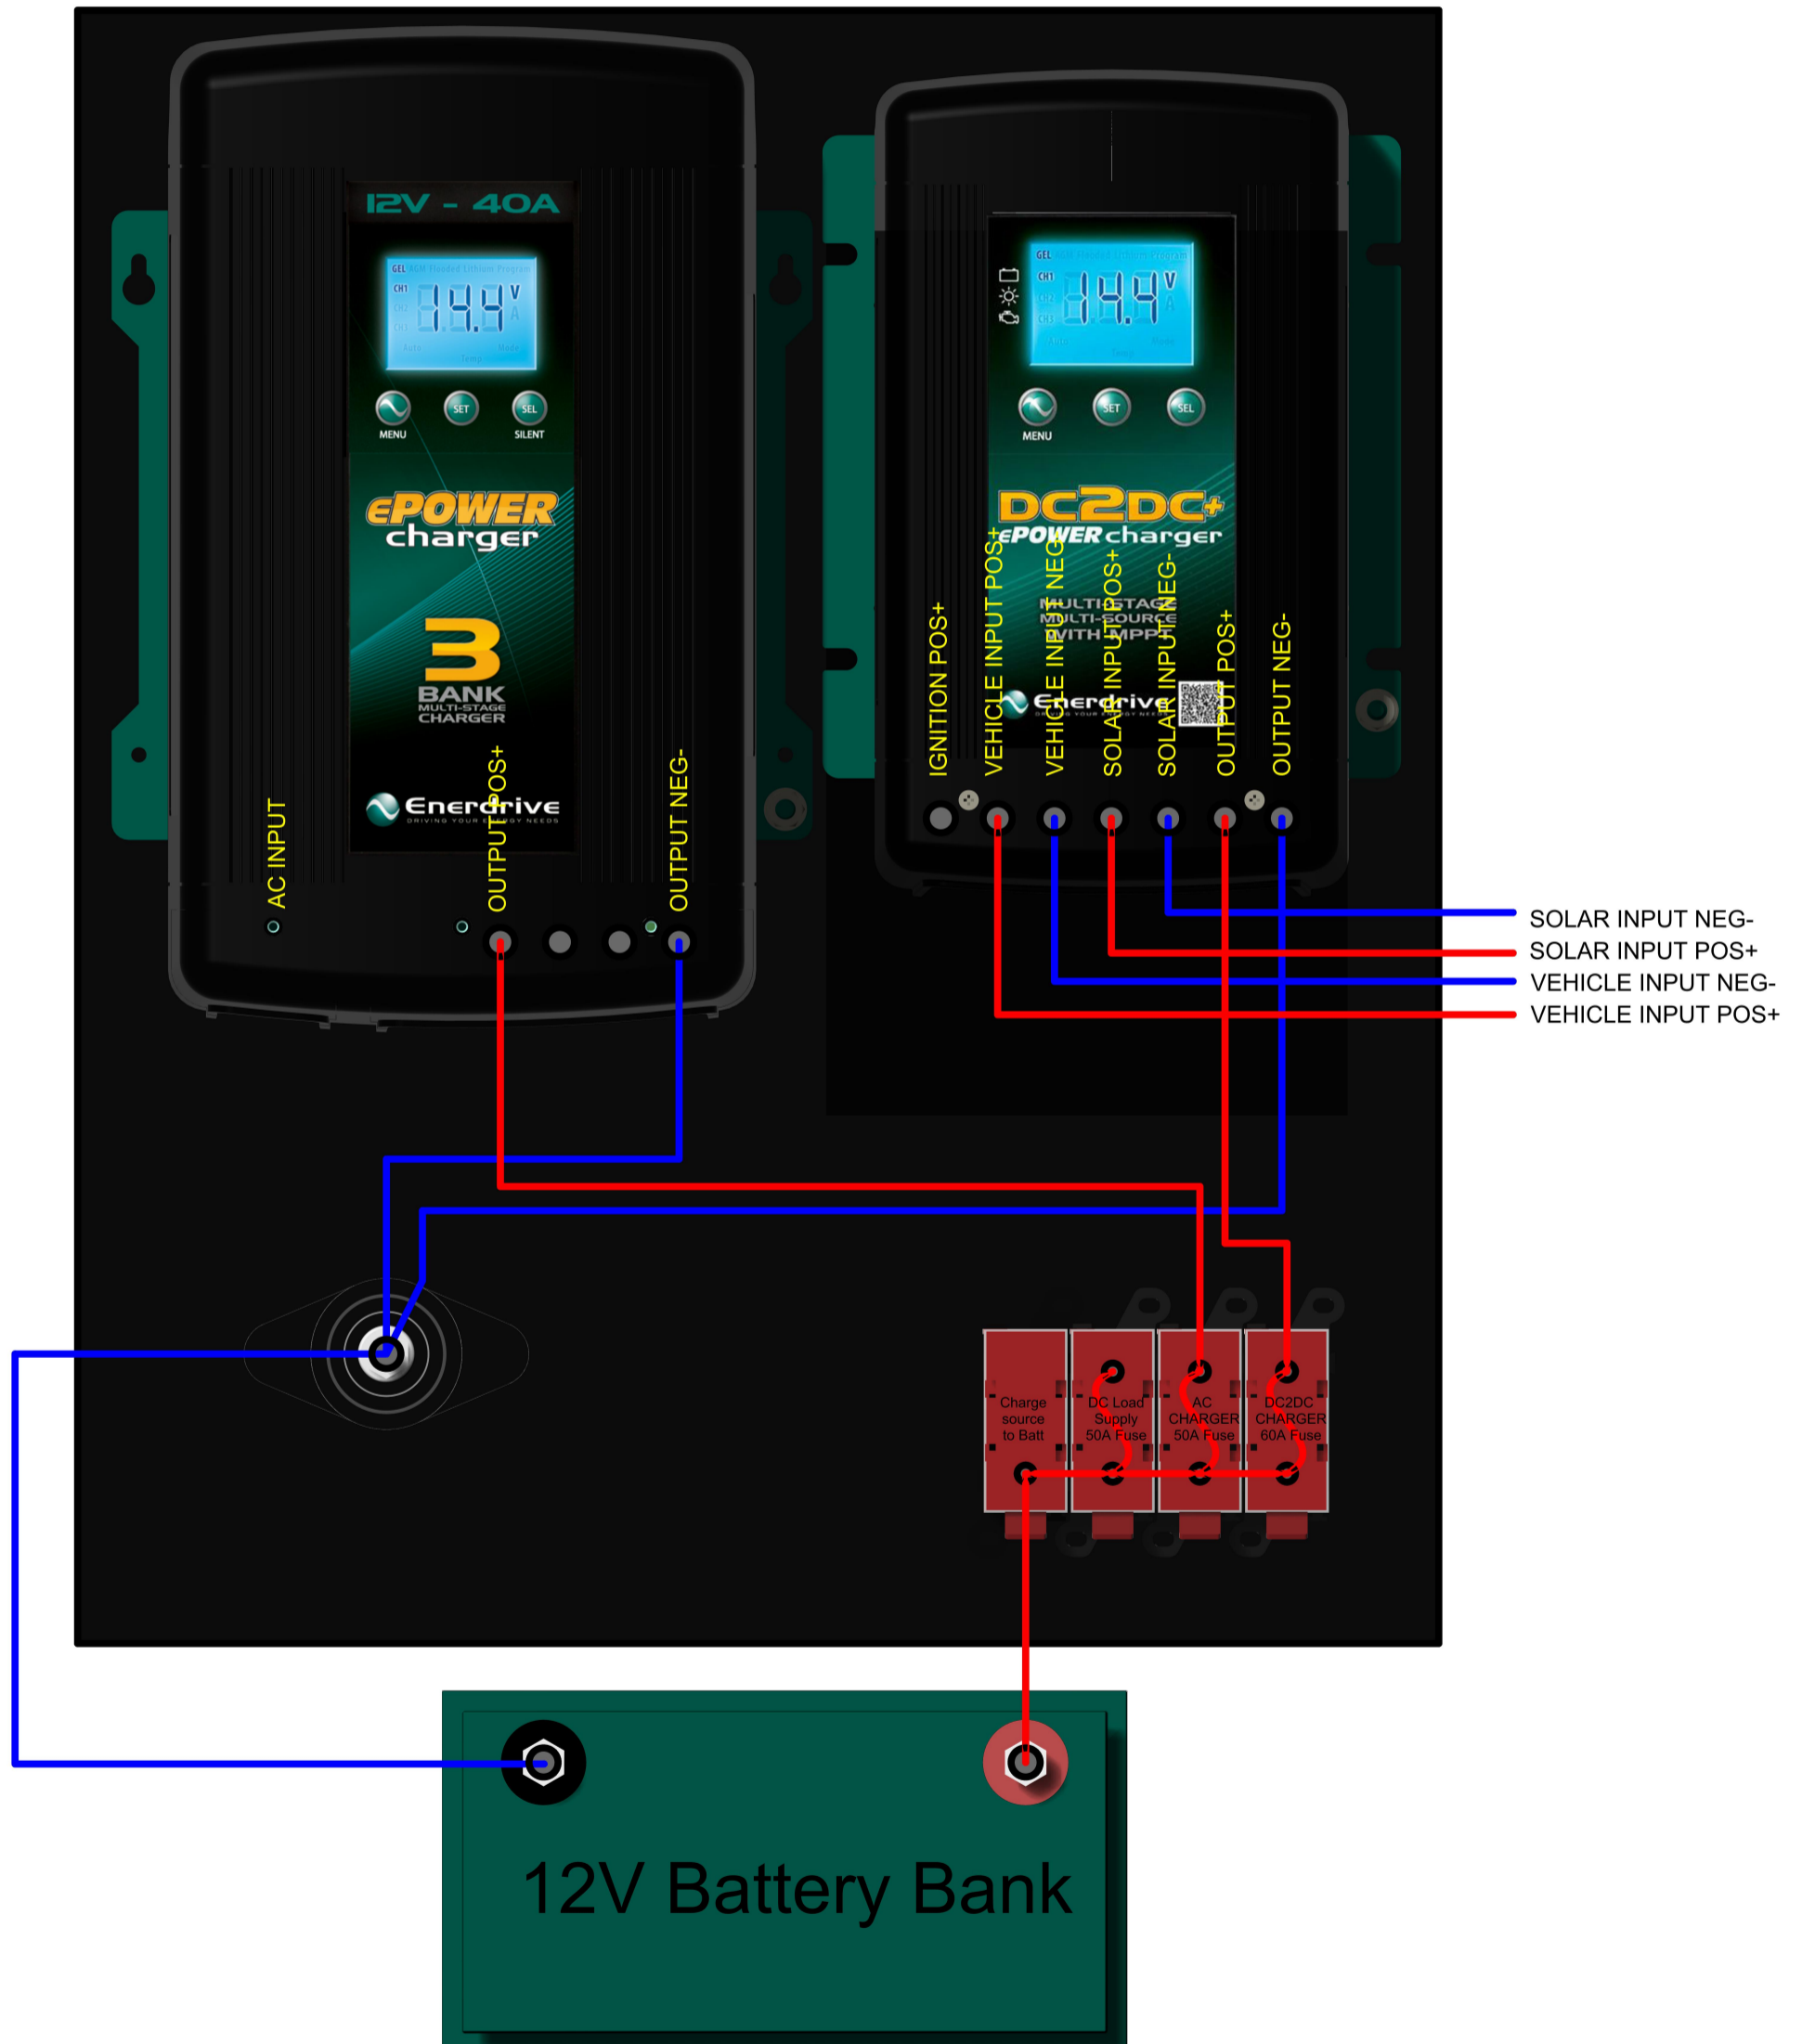

**Enerdrive**  
DRIVING YOUR ENERGY NEEDS

RV60-RV80

# K-RV60 K-RV80

W-400mm x H-480mm x D-100mm

This Drawing is for reference only and you should make sure all wiring complies with local rules and regulations.