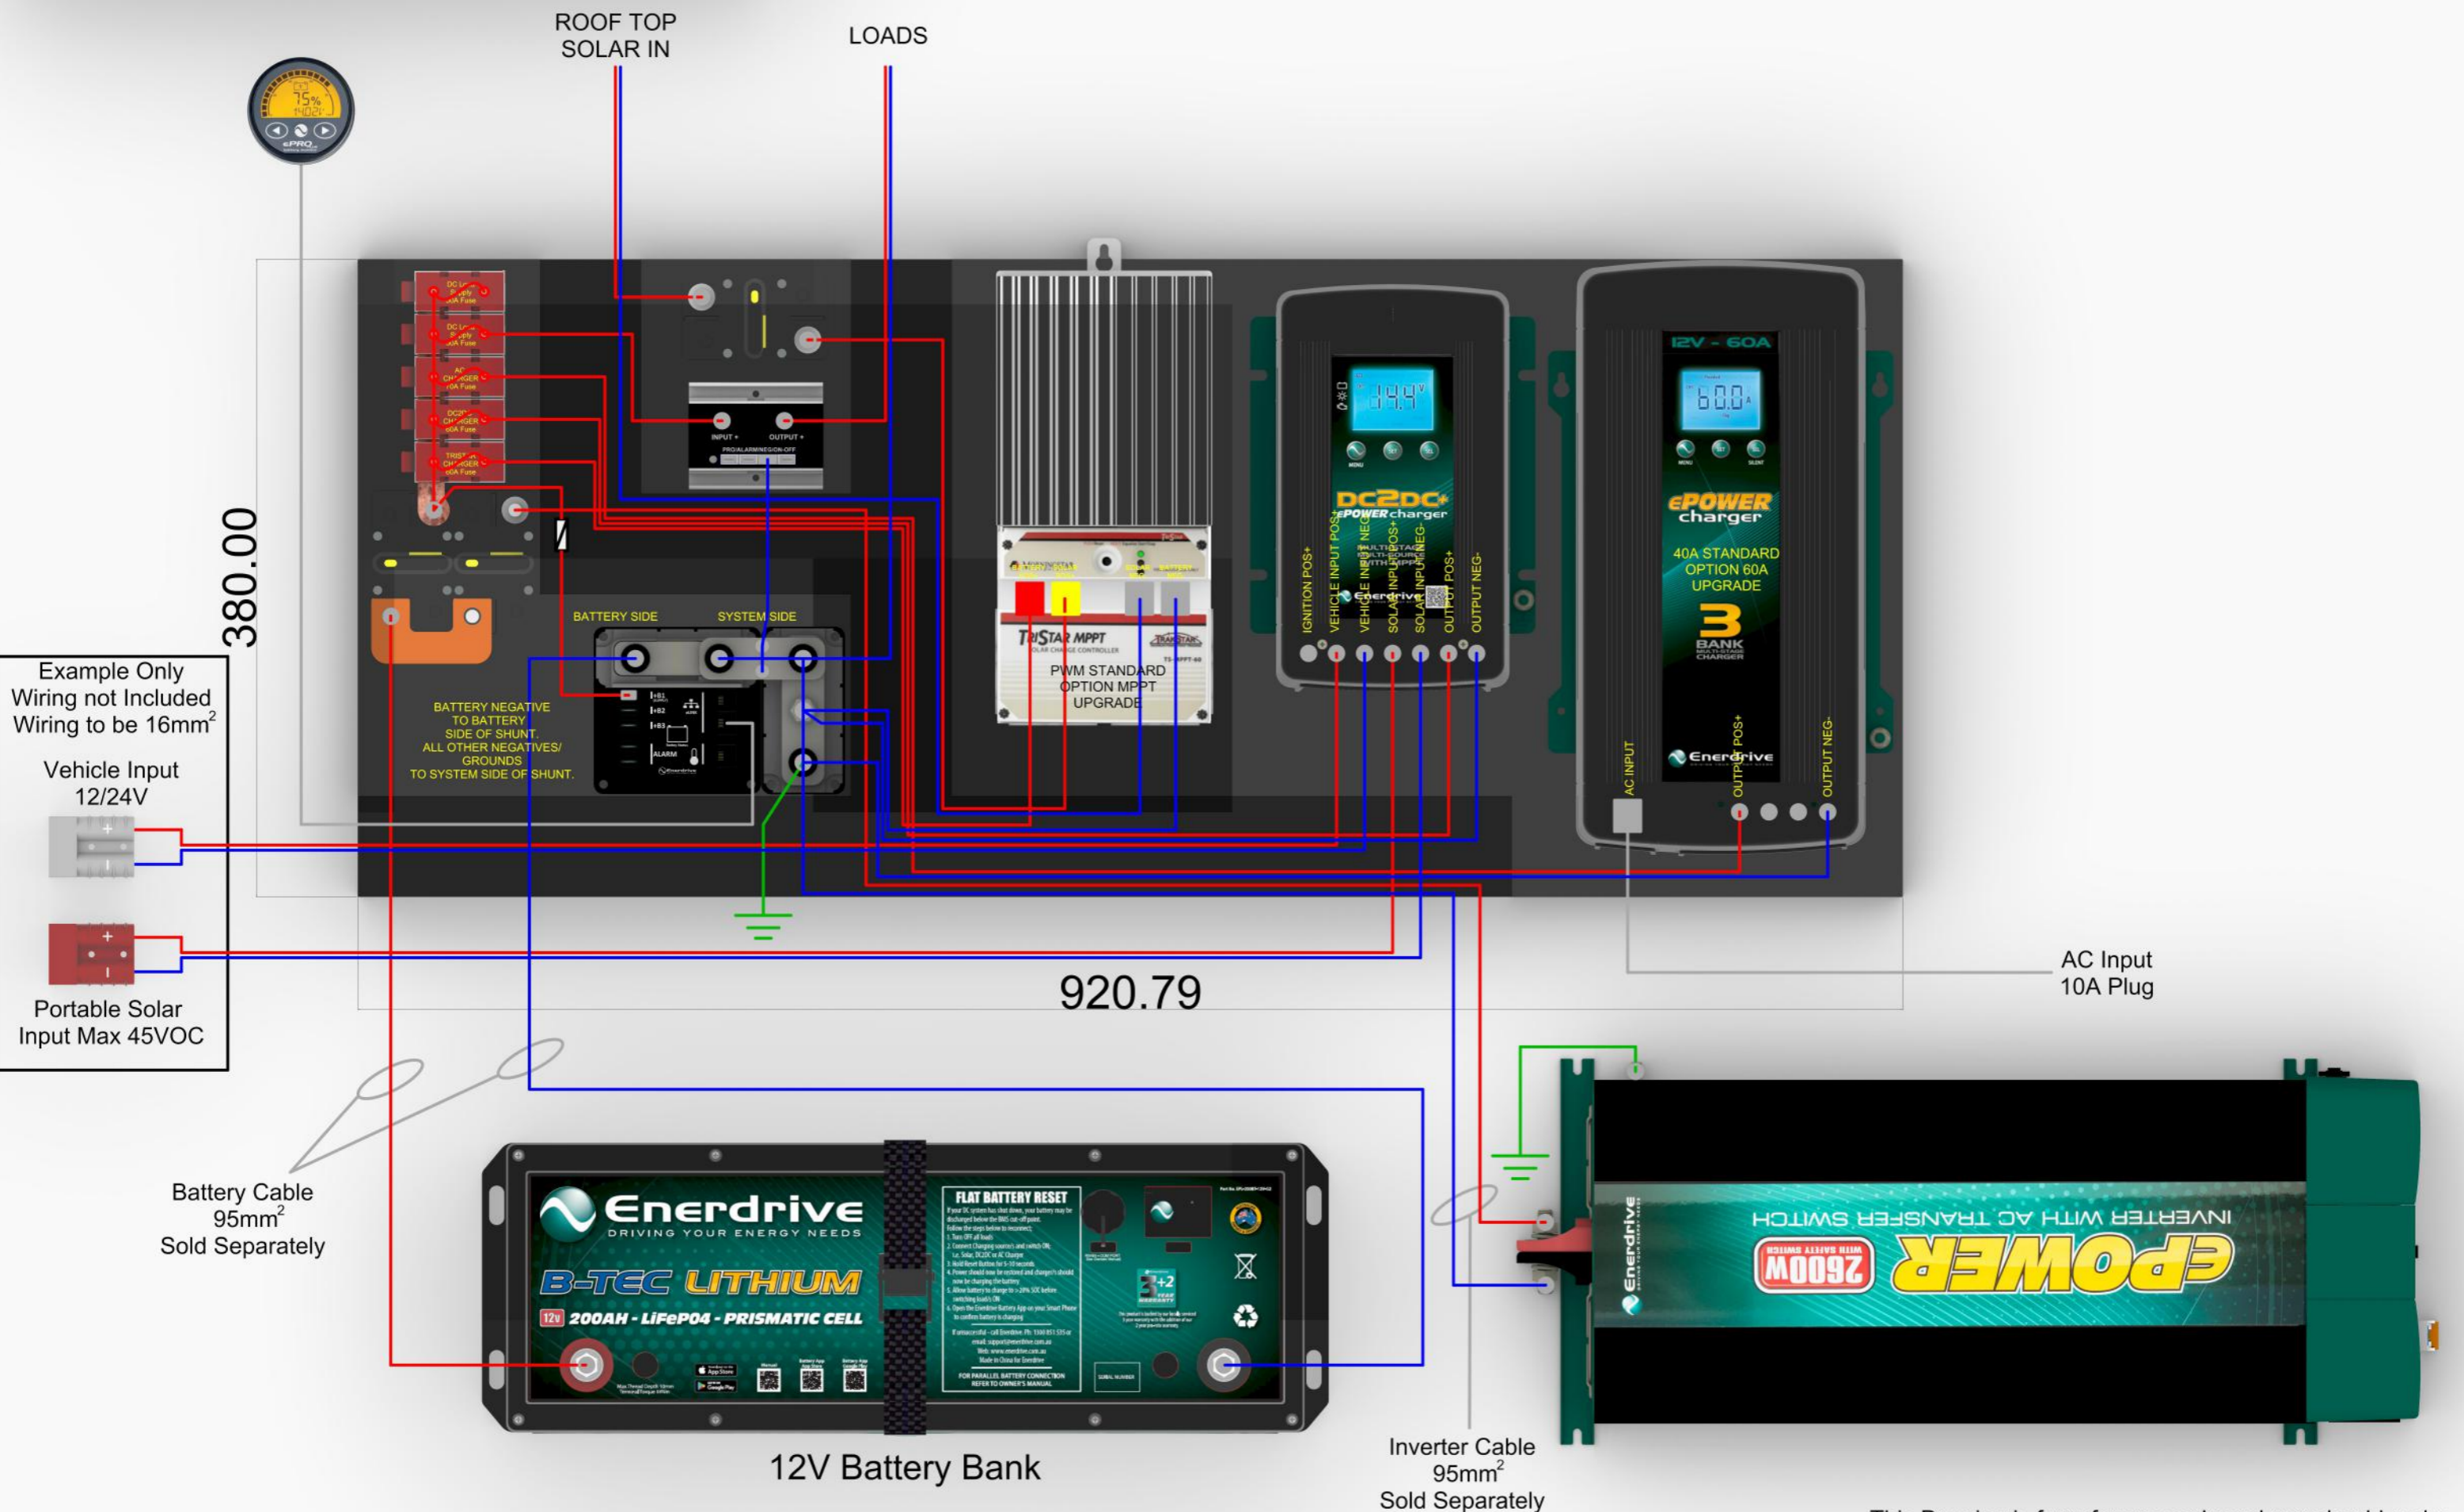

K-AGM-BOARD-J

Example Only
Wiring not Included
Wiring to be 16mm²

Vehicle Input
12/24V

Portable Solar
Input Max 45VOC

Battery Cable
95mm²
Sold Separately

12V Battery Bank

Inverter Cable
95mm²
Sold Separately

This Drawing is for reference only and you should make sure all wiring complies with local rules and regulations.