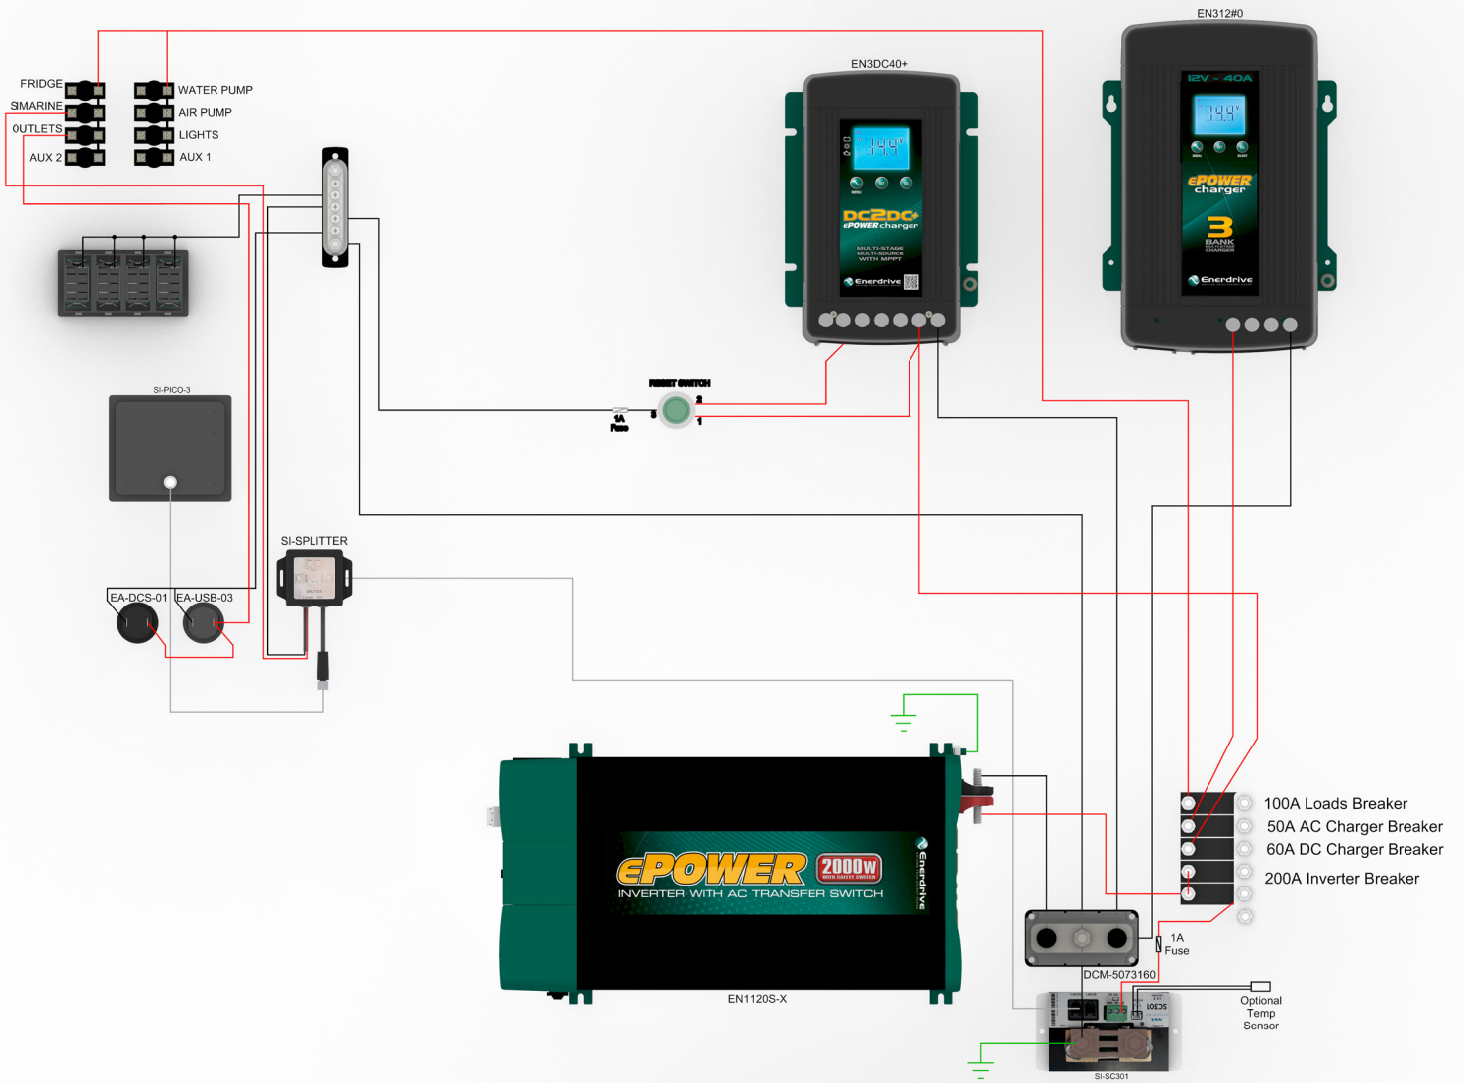

# Adventurer - ePRO Enerdrive Wiring

BATTERY NOT INCLUDED

— ENERDRIVE POSITIVE WIRING  
 — ENERDRIVE NEGATIVE WIRING

This wiring diagram is only a representation on how the wiring is done and does not fully reflect exactly how your system is wired.  
 Circuit breakers are shown in rear view format.

# Adventurer - Simarine Enerdrive Wiring

BATTERY NOT INCLUDED

— ENERDRIVE POSITIVE WIRING  
 — ENERDRIVE NEGATIVE WIRING

This wiring diagram is only a representation on how the wiring is done and does not fully reflect exactly how your system is wired.  
 Circuit breakers are shown in rear view format.

# Adventurer - Simarine-SCQ50 Enerdrive Wiring

BATTERY NOT INCLUDED

— ENERDRIVE POSITIVE WIRING  
— ENERDRIVE NEGATIVE WIRING

This wiring diagram is only a representation on how the wiring is done and does not fully reflect exactly how your system is wired. Circuit breakers are shown in rear view format.