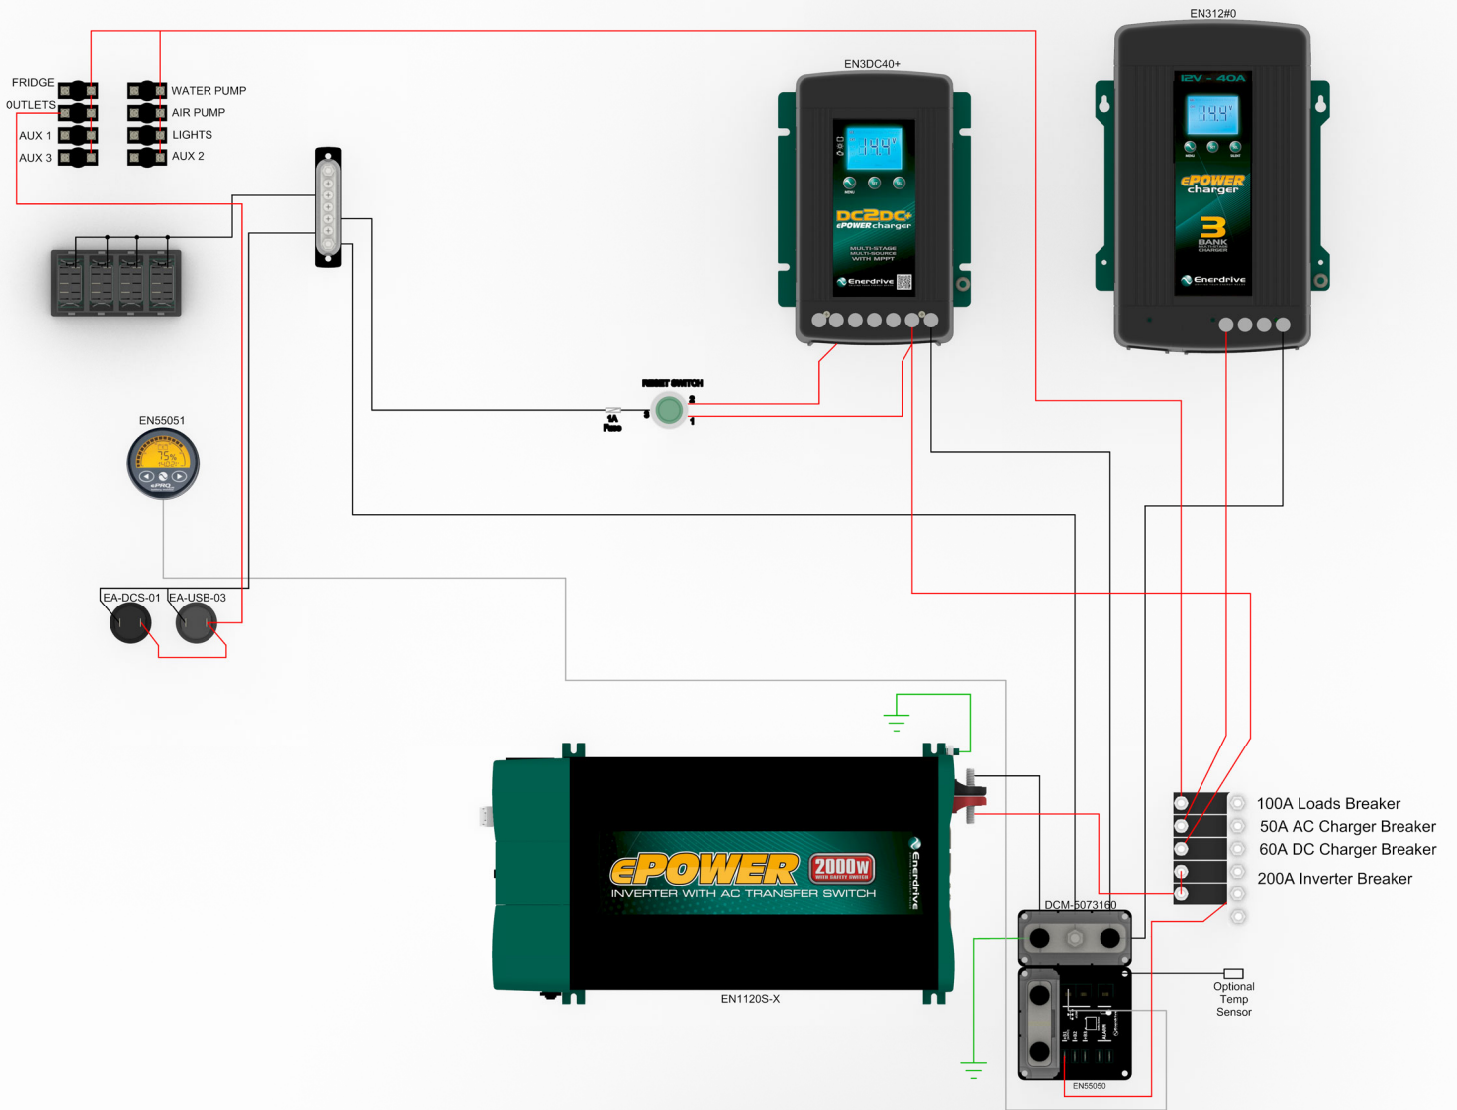

# Adventurer - ePRO Enerdrive Wiring

BATTERY NOT INCLUDED

— ENERDRIVE POSITIVE WIRING  
 — ENERDRIVE NEGATIVE WIRING

This wiring diagram is only a representation on how the wiring is done and does not fully reflect exactly how your system is wired.  
 Circuit breakers are shown in rear view format.

# Adventurer - Simarine Enerdrive Wiring

BATTERY NOT INCLUDED

— ENERDRIVE POSITIVE WIRING  
 — ENERDRIVE NEGATIVE WIRING

This wiring diagram is only a representation on how the wiring is done and does not fully reflect exactly how your system is wired.  
 Circuit breakers are shown in rear view format.

# Adventurer - Simarine-SCQ50 Enerdrive Wiring

BATTERY NOT INCLUDED

— ENERDRIVE POSITIVE WIRING  
— ENERDRIVE NEGATIVE WIRING

This wiring diagram is only a representation on how the wiring is done and does not fully reflect exactly how your system is wired. Circuit breakers are shown in rear view format.