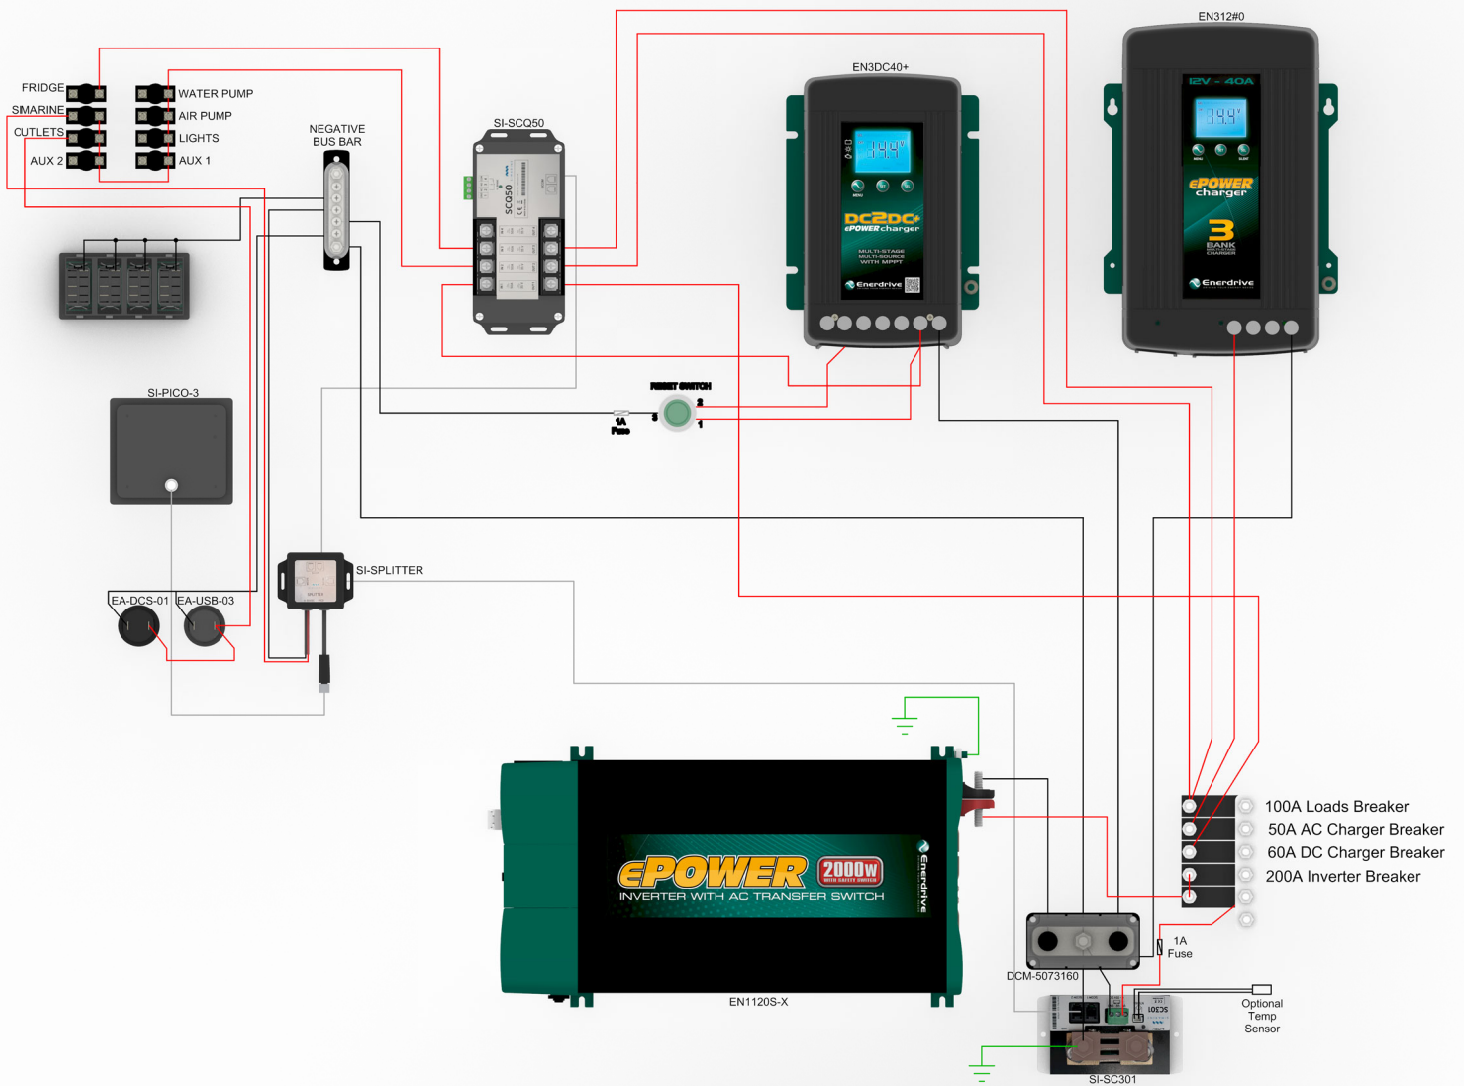

# Adventurer - ePRO Enerdrive Wiring

BATTERY NOT INCLUDED

— ENERDRIVE POSITIVE WIRING  
 — ENERDRIVE NEGATIVE WIRING

This wiring diagram is only a representation on how the wiring is done and does not fully reflect exactly how your system is wired.  
 Circuit breakers are shown in rear view format.

# Adventurer - Simarine Enerdrive Wiring

BATTERY NOT INCLUDED

— ENERDRIVE POSITIVE WIRING  
 — ENERDRIVE NEGATIVE WIRING

This wiring diagram is only a representation on how the wiring is done and does not fully reflect exactly how your system is wired.  
 Circuit breakers are shown in rear view format.

# Adventurer - Simarine-SCQ50 Enerdrive Wiring

BATTERY NOT INCLUDED

— ENERDRIVE POSITIVE WIRING  
— ENERDRIVE NEGATIVE WIRING

This wiring diagram is only a representation on how the wiring is done and does not fully reflect exactly how your system is wired. Circuit breakers are shown in rear view format.