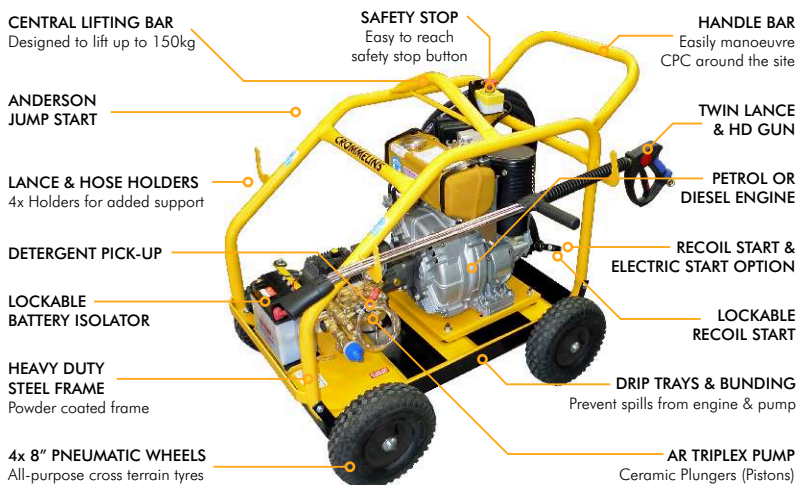

3000psi PETROL CPC IND. PRESSURE CLEANER

4000psi PETROL CPC IND. PRESSURE CLEANER

CROMMELINS CPC INDUSTRIAL PRESSURE CLEANER RANGE - PETROL & DIESEL

Manufactured in Australia, using reliable petrol Subaru engines and AR pumps these Pressure cleaners will suit Construction, Hire, Mining, Agricultural industries, any where high pressure water cleaning is needed.

All CROMMELINS™ Pressure Cleaners come with a 3 year Subaru engine warranty and a 2 year manufacturer's warranty.

CPC Features:

- Heavy duty roll frame with gun and hose holder
- Central Lifting Hook
- Rubber isolated engine mounting plate
- AR Pressure Pump with ceramic pistons
- 2:1 reduction gearbox
- Adjustable pressure regulator
- Detergent suction hose
- Heavy duty gun with twin lance
- 10m high pressure hose
- 2 year manufacturer's warranty
- 3 year Subaru engine warranty

Optional Extras:

- Mine Specification
- Bunding
- Fire Extinguisher
- Electric Start
- Emergency Safety Stop
- Lockable battery isolator
- Lockable Recoil Start
- Plant numbering
- Anderson Jump Start
- **Ask your Dealer for more options**

CUSTOMISE YOUR CPC WITH MINE OR HIRE SPECS:

2000psi PETROL CPC IND. PRESSURE CLEANER