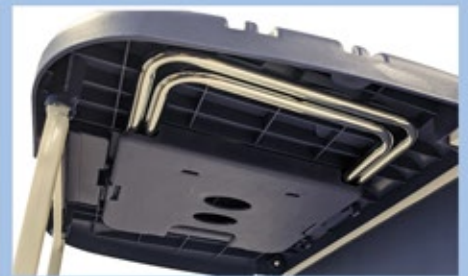

CHAIR STORAGE