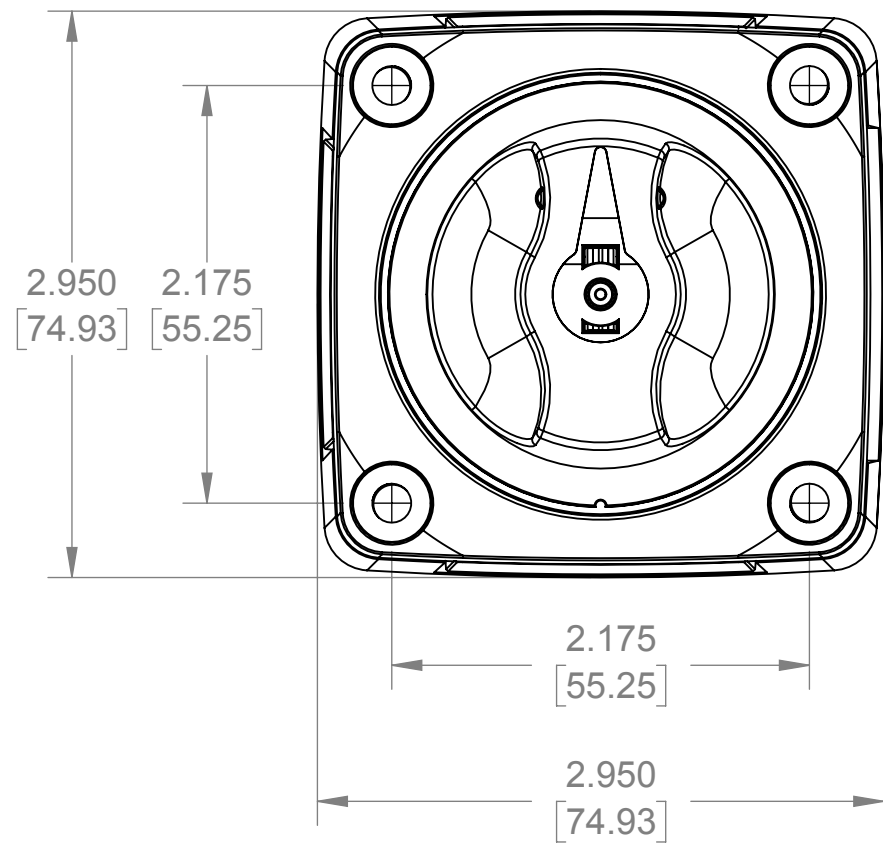

THIS DRAWING AND THE INFORMATION CONTAINED WITHIN IT ARE CONFIDENTIAL AND MAY NOT BE COPIED OR DISCLOSED WITHOUT THE WRITTEN PERMISSION OF BLUE SEA SYSTEMS.

THIRD ANGLE PROJECTION

BLUE SEA SYSTEMS

425 Sequoia Drive Bellingham, WA 98226
Phone (360)738-8230 Fax (360)734-4195

M SERIES SWITCH WITH KNOB

Part Numbers 6006, 6006200, 6007, 6007200, 6010, 6010200, 6011, 6011200

SIZE B	DWG. NO. M SWITCH	REV. 0

SCALE 1:1 WEIGHT: POUNDS SHEET 2 OF 3