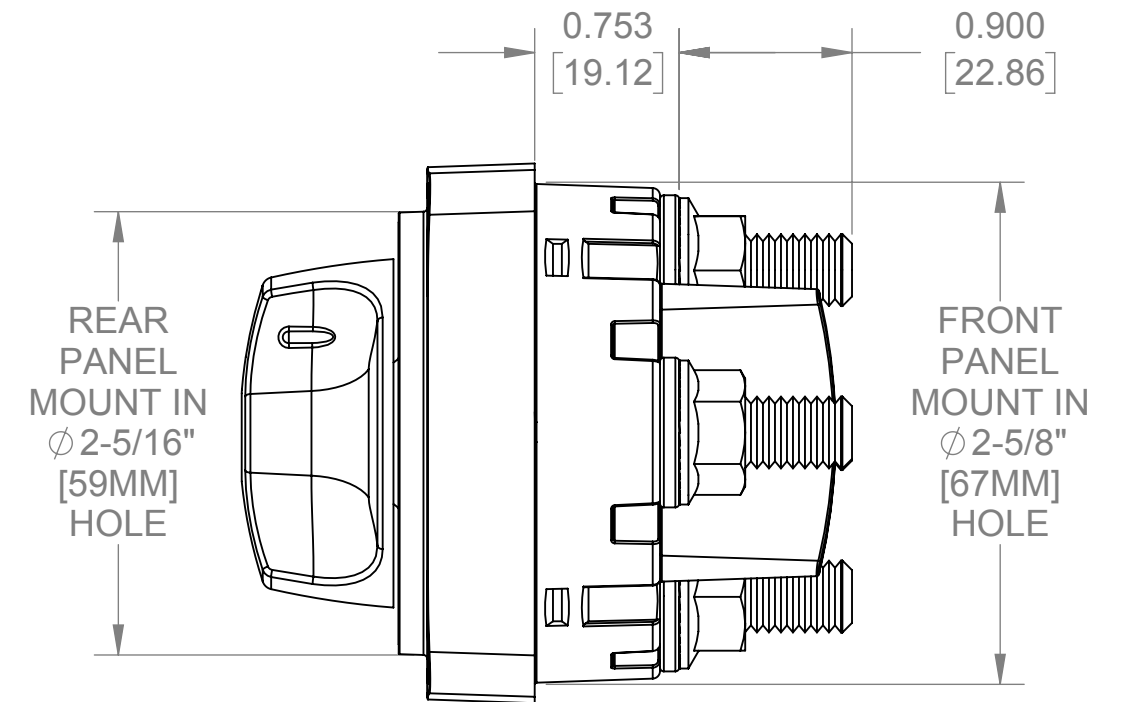

THIS DRAWING AND THE INFORMATION CONTAINED WITHIN IT ARE CONFIDENTIAL AND MAY NOT BE COPIED OR DISCLOSED WITHOUT THE WRITTEN PERMISSION OF BLUE SEA SYSTEMS.

THIRD ANGLE PROJECTION

BLUE SEA SYSTEMS

425 Sequoia Drive Bellingham, WA 98226
Phone (360)738-8230 Fax (360)734-4195

M SERIES SWITCH WITH KNOB

Part Numbers 6006, 6006200, 6007, 6007200, 6010, 6010200, 6011, 6011200

SIZE B	DWG. NO. M SWITCH	REV. 0

SCALE 1:1 WEIGHT: POUNDS SHEET 2 OF 3