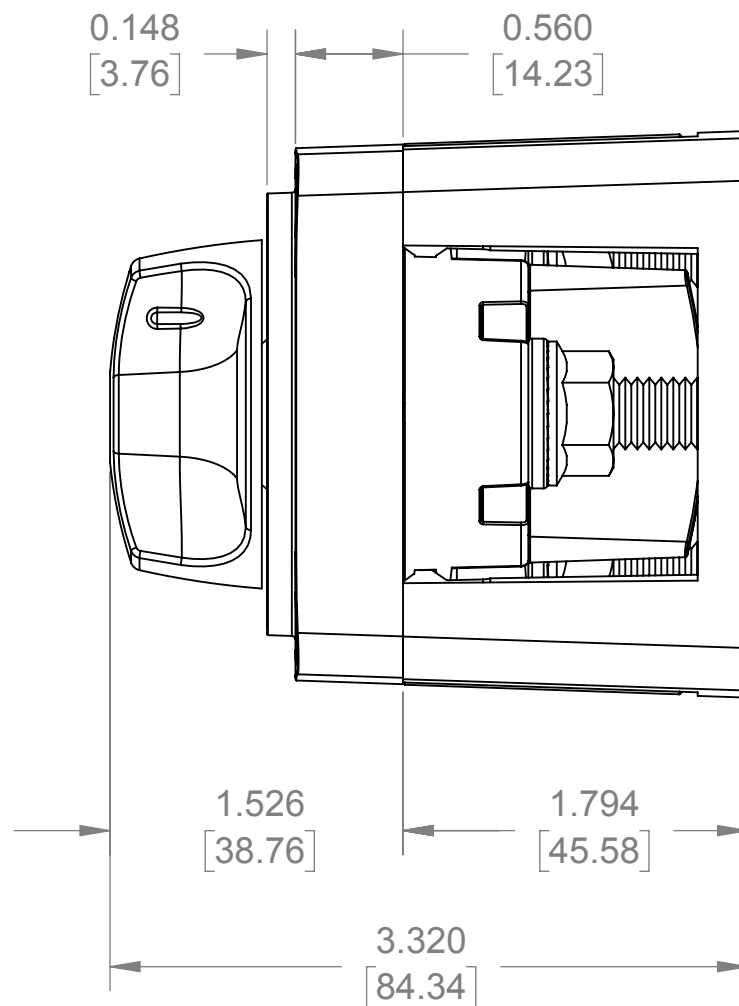

THIS DRAWING AND THE INFORMATION CONTAINED WITHIN IT ARE CONFIDENTIAL AND MAY NOT BE COPIED OR DISCLOSED WITHOUT THE WRITTEN PERMISSION OF BLUE SEA SYSTEMS.

THIRD ANGLE PROJECTION

BLUE SEA SYSTEMS

425 Sequoia Drive Bellingham, WA 98226
Phone (360)738-8230 Fax (360)734-4195

M SERIES SWITCH WITH KNOB

Part Numbers 6006, 6006200, 6007, 6007200, 6010, 6010200, 6011, 6011200

SIZE B	DWG. NO. M SWITCH	REV. 0

SCALE 1:1 WEIGHT: POUNDS SHEET 2 OF 3