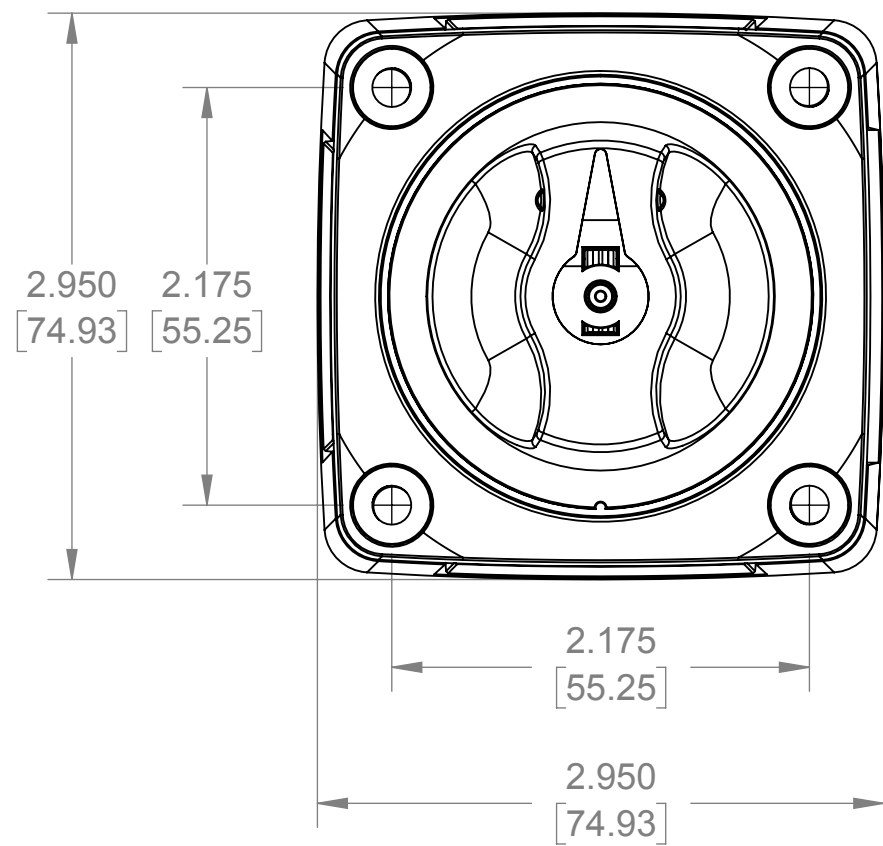

THIS DRAWING AND THE INFORMATION CONTAINED WITHIN IT ARE CONFIDENTIAL AND MAY NOT BE COPIED OR DISCLOSED WITHOUT THE WRITTEN PERMISSION OF BLUE SEA SYSTEMS.

THIRD ANGLE PROJECTION

BLUE SEA SYSTEMS

425 Sequoia Drive Bellingham, WA 98226
Phone (360)738-8230 Fax (360)734-4195

M SERIES SWITCH WITH KNOB

Part Numbers 6006, 6006200, 6007, 6007200, 6010, 6010200, 6011, 6011200

SIZE B	DWG. NO. M SWITCH	REV. 0
SCALE 1:1	WEIGHT: POUNDS	SHEET 2 OF 3