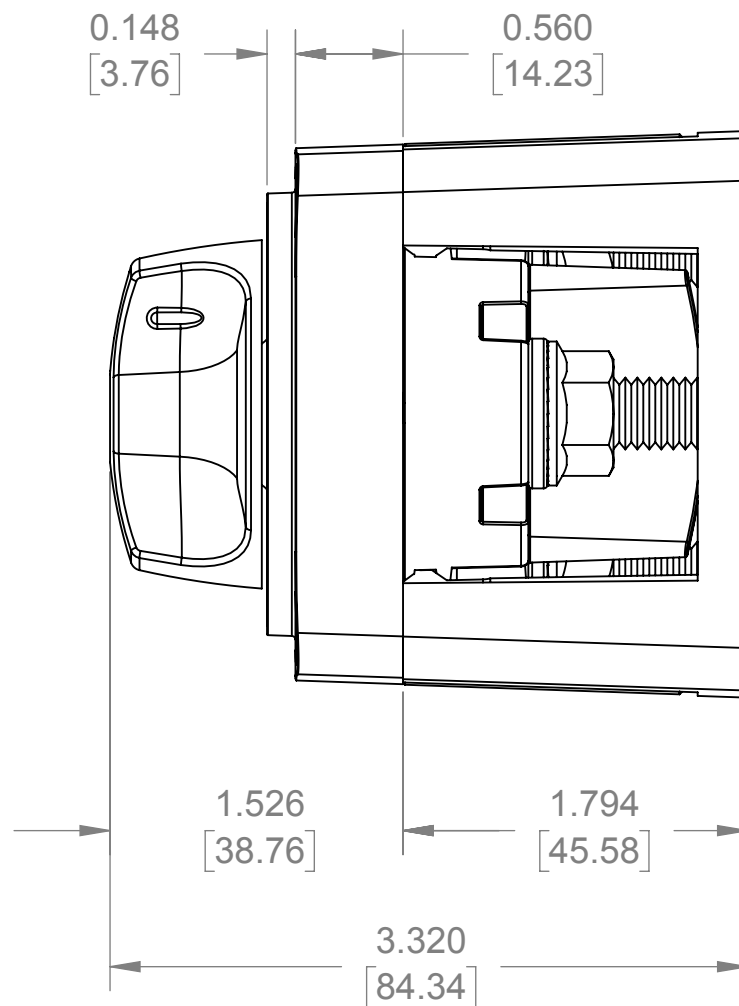

THIS DRAWING AND THE INFORMATION CONTAINED WITHIN IT ARE CONFIDENTIAL AND MAY NOT BE COPIED OR DISCLOSED WITHOUT THE WRITTEN PERMISSION OF BLUE SEA SYSTEMS.

THIRD ANGLE PROJECTION

BLUE SEA SYSTEMS

425 Sequoia Drive Bellingham, WA 98226
Phone (360)738-8230 Fax (360)734-4195

M SERIES SWITCH WITH KNOB

Part Numbers 6006, 6006200, 6007, 6007200, 6010, 6010200, 6011, 6011200

SIZE B	DWG. NO. M SWITCH	REV. 0
SCALE 1:1	WEIGHT: POUNDS	SHEET 2 OF 3