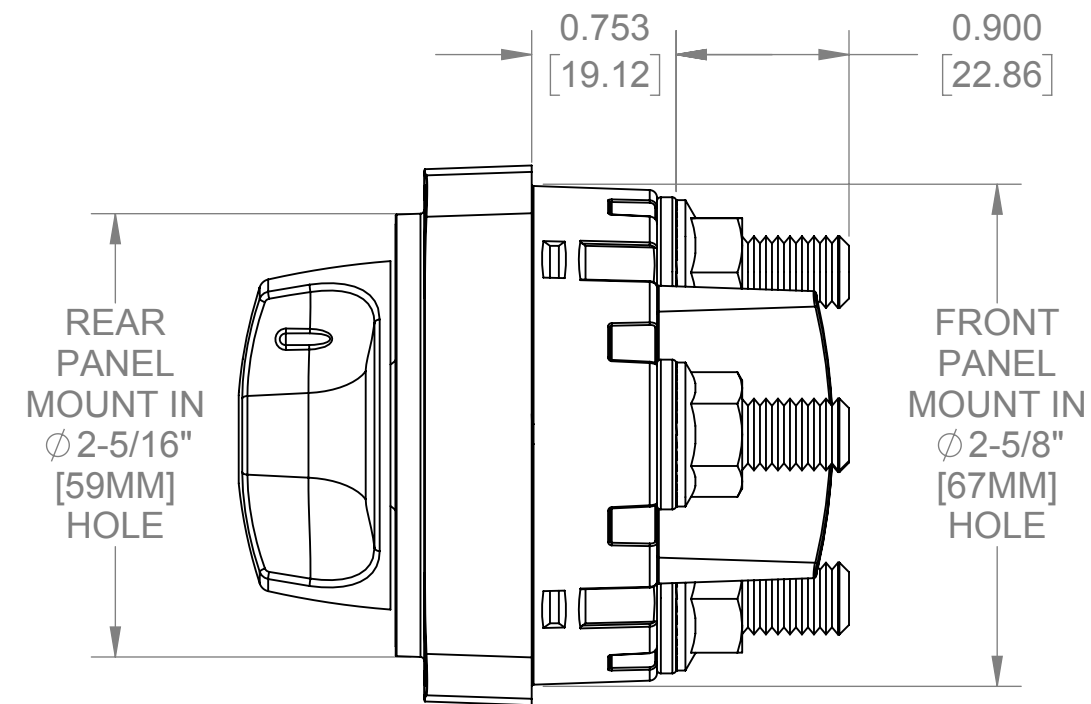

THIS DRAWING AND THE INFORMATION CONTAINED WITHIN IT ARE CONFIDENTIAL AND MAY NOT BE COPIED OR DISCLOSED WITHOUT THE WRITTEN PERMISSION OF BLUE SEA SYSTEMS.

THIRD ANGLE PROJECTION

BLUE SEA SYSTEMS

425 Sequoia Drive Bellingham, WA 98226
Phone (360)738-8230 Fax (360)734-4195

M SERIES SWITCH WITH KNOB

Part Numbers 6006, 6006200, 6007, 6007200, 6010, 6010200, 6011, 6011200

SIZE B	DWG. NO. M SWITCH	REV. 0
SCALE 1:1	WEIGHT: POUNDS	SHEET 2 OF 3