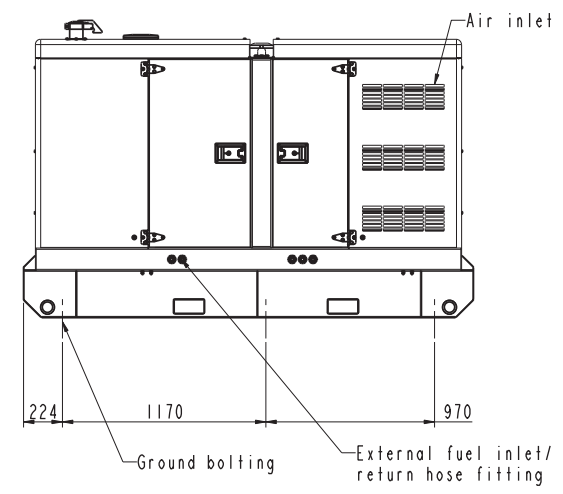

8 7 6 5 4 3 2 1

D

C

B

A

/Appellation	Sound-proof type generator set	Edition:	FIRST ANGLE PROJECTION
/Drg.No.	1000020732	F	
Designer: 1849	Collate: 0433	Auditing: 0726	
Material		/Weight(Kg): 1397.35	/Scale: 1:25
		/Date: 2014-11-18	
Technics:	Standardization:	Authorize: 0705	/Sheet: 1/2