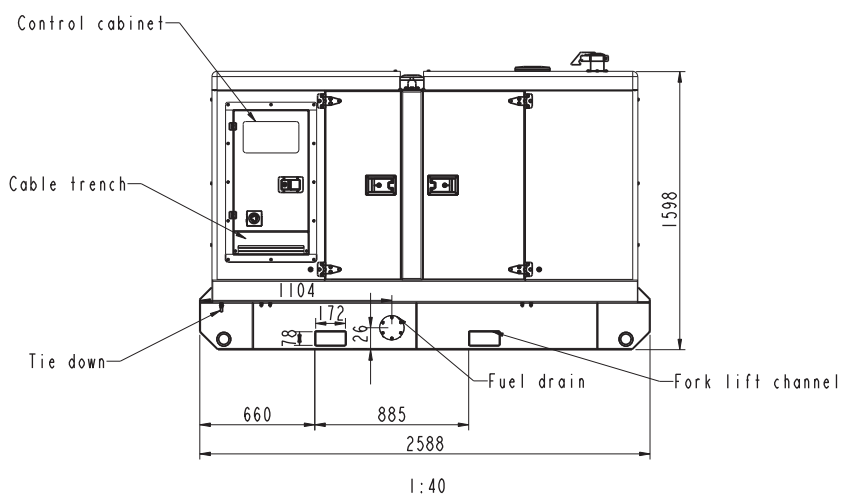

8 7 6 5 4 3 2 1

D

C

B

A

/Appellation	Sound-proof type generator set	Edition:	FIRST ANGLE PROJECTION
/Drg.No.	1000020732	F	
Designer: 1849	Collate: 0433	Auditing: 0726	
Material		/Weight(Kg): 1397.35	/Scale: 1:25
		/Date: 2014-11-18	
Technics:	Standardization:	Authorize: 0705	/Sheet: 1/2