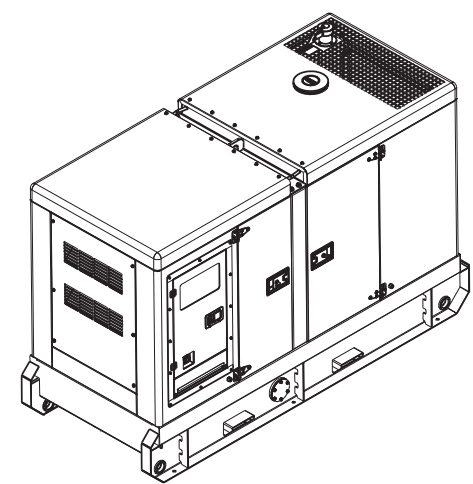

8 7 6 5 4 3 2 1

D

C

B

A

/Appellation	Sound-proof type generator set	Edition:	FIRST ANGLE PROJECTION
/Drg.No.	1000020732	F	
Designer: 1849	Collate: 0433	Auditing: 0726	
Material		/Weight(Kg): 1397.35	/Scale: 1:25
		/Date: 2014-11-18	
Technics:	Standardization:	Authorize: 0705	/Sheet: 1/2