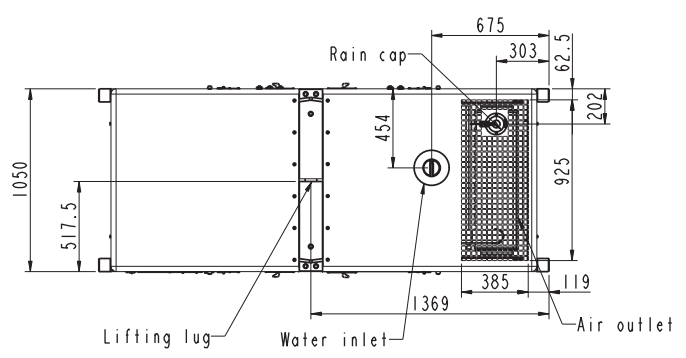

8 7 6 5 4 3 2 1

D

C

B

A

/Appellation	Sound-proof type generator set	Edition:	FIRST ANGLE PROJECTION
/Drg.No.	1000020732	F	
Designer: 1849	Collate: 0433	Auditing: 0726	
Material		/Weight(Kg): 1397.35	/Scale: 1:25
		/Date: 2014-11-18	
Technics:	Standardization:	Authorize: 0705	/Sheet: 1/2