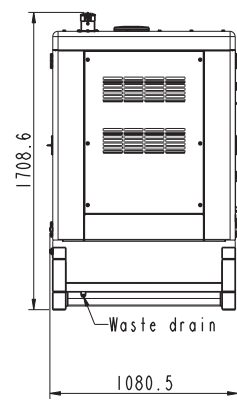

8 7 6 5 4 3 2 1

D

C

B

A

/Appellation	Sound-proof type generator set	Edition:	FIRST ANGLE PROJECTION
/Drg.No.	1000020732	F	
Designer: 1849	Collate: 0433	Auditing: 0726	
Material		/Weight(Kg): 1397.35	/Scale: 1:25
		/Date: 2014-11-18	
Technics:	Standardization:	Authorize: 0705	/Sheet: 1/2