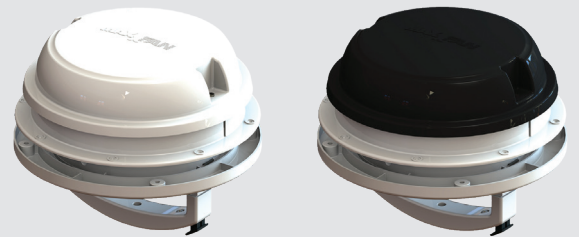

Coast to Coast
CARAVAN & LEISURE

Introducing the MAXXFAN Rooftop and Sidewall Ventilation Fan – a compact 12V solution that offers superior ventilation and moisture control for small spaces.

This 6-inch exhaust-only fan is an ideal choice for various applications, including RVs, bathrooms, and small living areas, providing excellent air circulation and moisture management.

Proudly compliant with Australian regulations, the MAXXFAN Dome presents a convenient solution that is both efficient, practical and offers great value for money.

What sets it apart from typical 365x365mm fan vents is its compact size, measuring just 216.1mm whether installed on the roof or the side, and with a mere 74.4mm height in profile when closed.

Features

- Designed for rooftop or sidewall ventilation applications
6" exhaust only fan with manual lift lid
- Locking lid with single-hand push button operation
- Removable screens make cleaning a breeze
- Designed for 1" roof thicknesses - an extensions of up to 6" is also included
- Matching fan guard included.
Fan guard acts as a rain shield and protects your interior from weather and debris.
Additionally, the fan guard provides protection from accidental contact with the fan blades

Maxxfan Dome with Sleeve

650-03100 White
650-03102 Black

Maxxfan Dome Plus with LED & Sleeve

Choose the PLUS model for the added benefit of a bright LED light built into the base, eliminating the need for additional bathroom lighting.