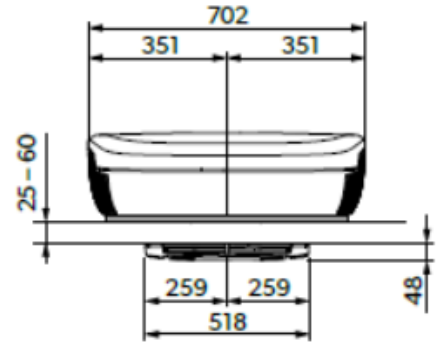

7 SERIES LITE

Harrier Lite 7 Series Lite

997mm Vs 752mm

665mm
Vs
702mm

240mm
Vs
225mm