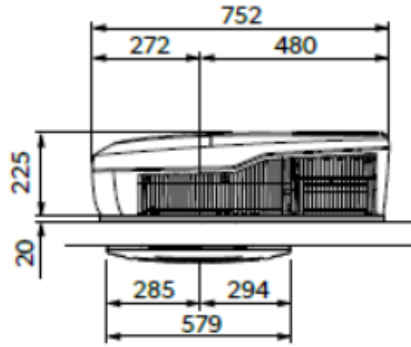

7 SERIES LITE

Harrier Lite 7 Series Lite

997mm Vs 752mm

665mm
Vs
702mm

240mm
Vs
225mm