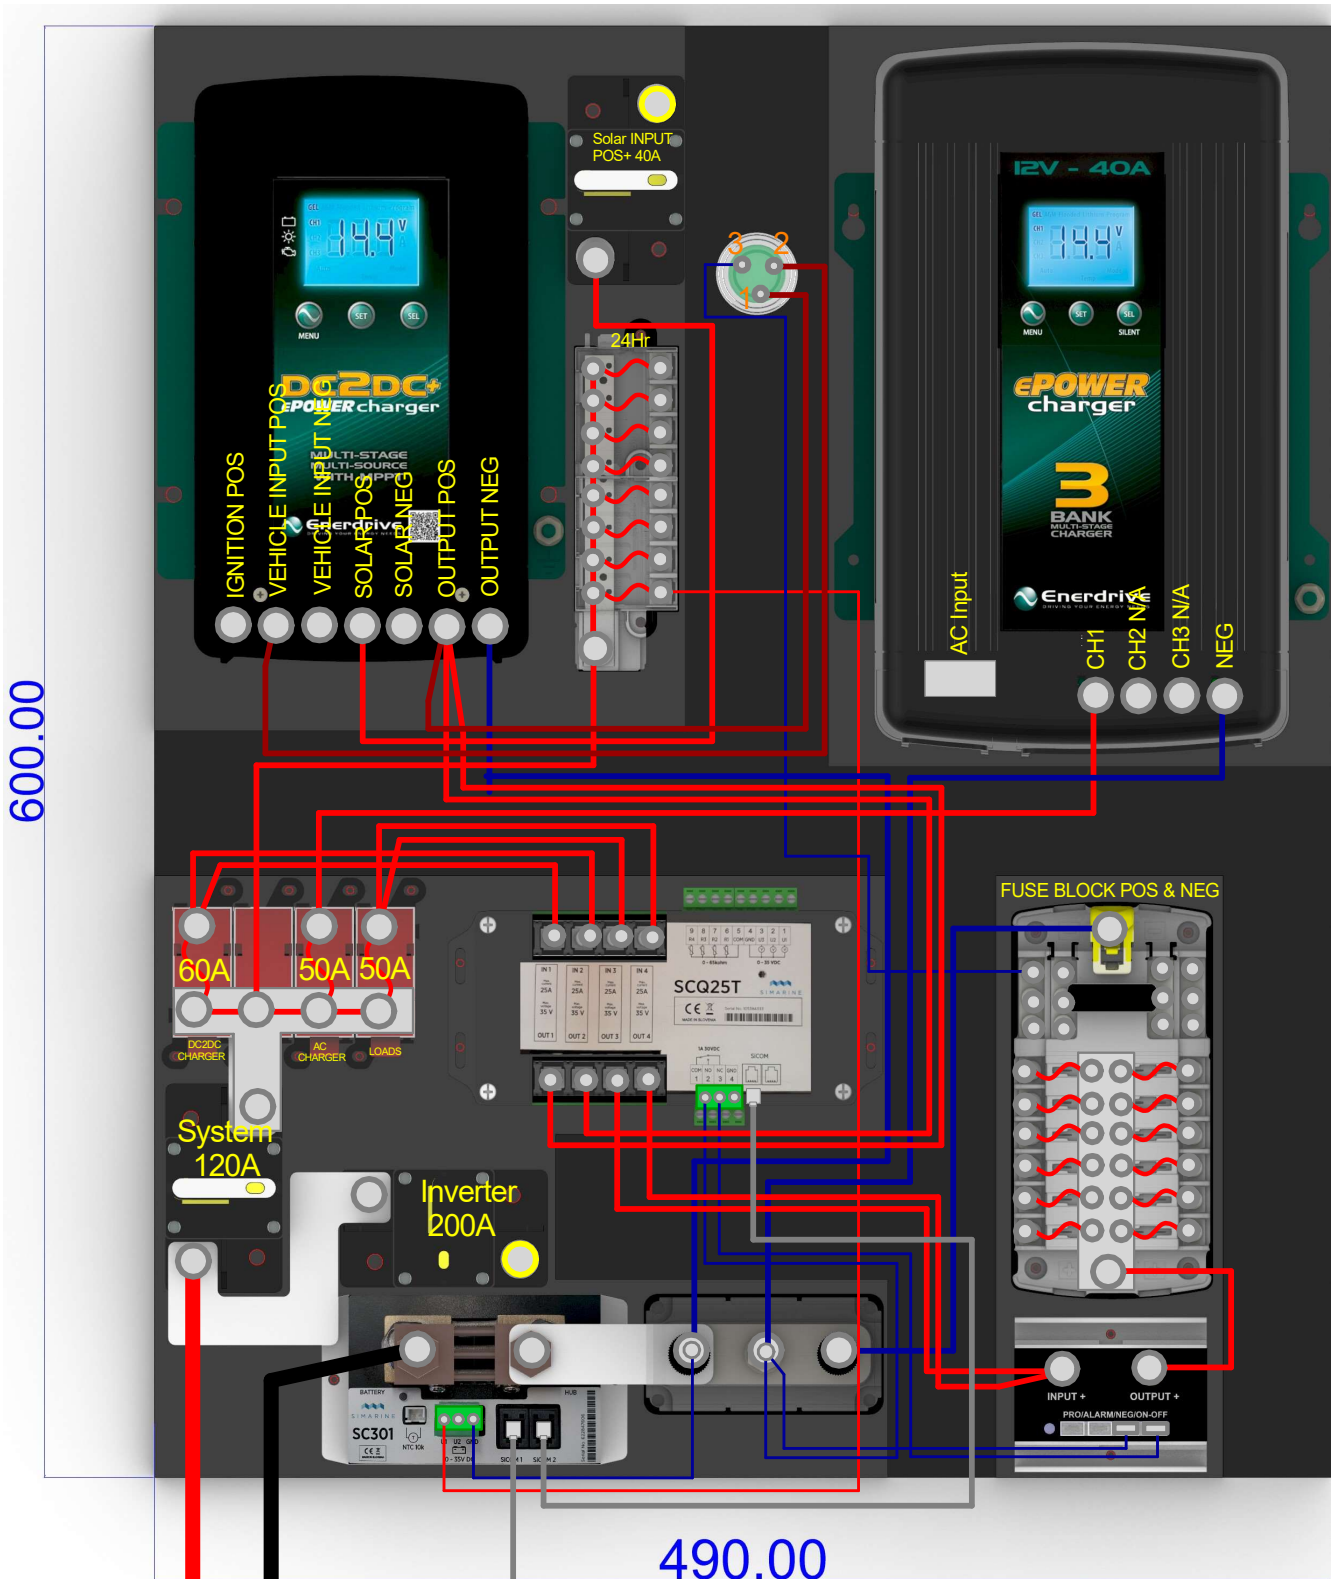

# K-AGM-BOARD-D

# Battery

W-490mm x H-600mm x D-100mm